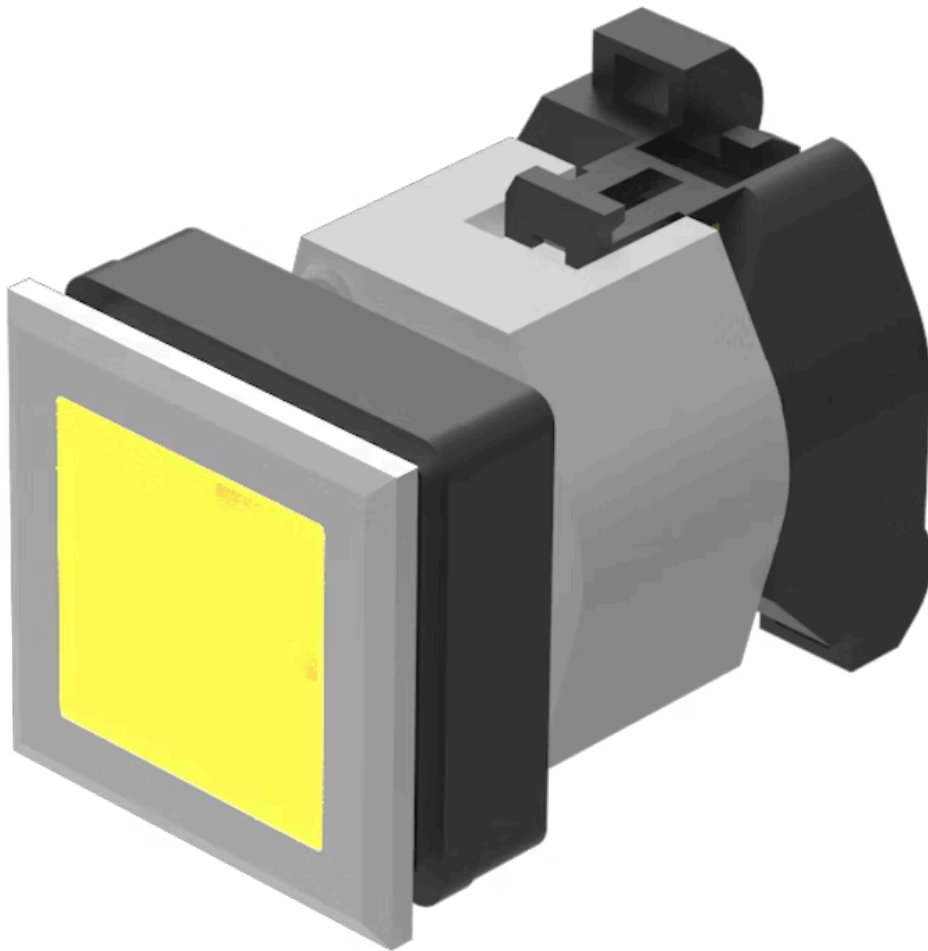

# Actuator

704.260.408

<https://eao.com/p/704.260.408>

Your product:

---

## 704.260.408 Actuator

### FRONT

<b>Front dimension:</b>	35 mm x 35 mm
<b>Front form:</b>	square
<b>Front bezel colour:</b>	Silver
<b>Front bezel material:</b>	Plastic

### OPERATING-/INDICATION PART

<b>Lens colour:</b>	Yellow
<b>Lens material:</b>	Plastic
<b>Lens illumination:</b>	illuminative
<b>Lens shape:</b>	flush
<b>Lens optics:</b>	transparent