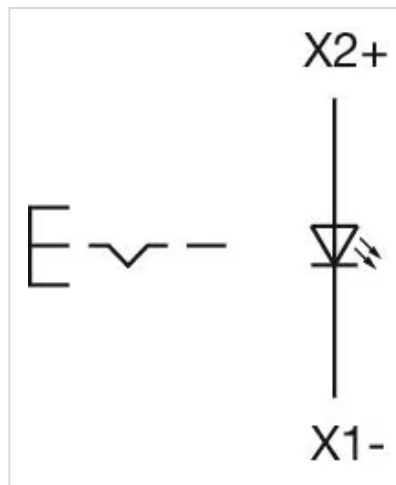

### MECHANICAL CHARACTERISTIC

<b>Terminal:</b>	Screw terminal
------------------	----------------

<b>Switching action:</b>	Maintained
<b>Mechanical lifetime:</b>	≤3 Mio. cycles of operation
<b>Operating force:</b>	6.2 N
<b>Operating Travel:</b>	ca. 5.8 mm ± 0.2 mm
<b>Weight:</b>	0.051 kg

### OTHER

<b>Short Description:</b>	Actuator, 30 mm x 30 mm, 35 mm x 35 mm, flush, illuminative, Yellow, Plastic, transparent, square, Silver, Plastic, Maintained, Screw terminal
<b>Housing colour:</b>	Black
<b>Housing material:</b>	Plastic
<b>Hints:</b>	Max. 3 switching elements can be clipped on, The lamp block will be delivered with screw terminal
<b>max. number of switching elements:</b>	3
<b>Wiring diagrams:</b>	