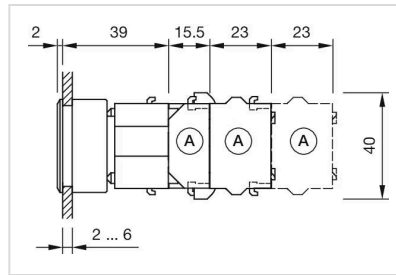

### MOUNTING

<b>Design:</b>	flush
<b>Mounting cut-out:</b>	30 mm x 30 mm
<b>Mounting type:</b>	Panel mounting

### OTHER

<b>Short Description:</b>	Actuator, 30 mm x 30 mm, 35 mm x 35 mm, flush, illuminative, Yellow, Plastic, transparent, square, Silver, Plastic, Maintained, Screw terminal
<b>Housing colour:</b>	Black
<b>Housing material:</b>	Plastic
<b>Hints:</b>	Max. 3 switching elements can be clipped on, The lamp block will be delivered with screw terminal
<b>max. number of switching elements:</b>	3
<b>Wiring diagrams:</b>	

**Mounting cut-outs:**

- A = Screw terminal
- B = Push-in terminal (PIT)
- C = Plug-in terminal 6.3 mm x 0.8 mm
- D = Double plug-in terminal 6.3 mm x 0.8 mm

**Dimension drawings:**

- A = Screw terminal