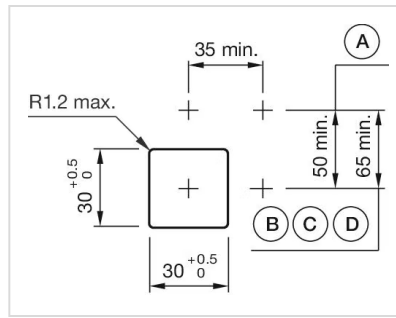

### OTHER

<b>Short Description:</b>	Actuator, 30 mm x 30 mm, 35 mm x 35 mm, flush, illuminative, Yellow, Plastic, transparent, square, Silver, Plastic, Maintained, Screw terminal
<b>Housing colour:</b>	Black
<b>Housing material:</b>	Plastic
<b>Hints:</b>	Max. 3 switching elements can be clipped on, The lamp block will be delivered with screw terminal
<b>max. number of switching elements:</b>	3
<b>Wiring diagrams:</b>	

**Mounting cut-outs:**

- A = Screw terminal
- B = Push-in terminal (PIT)
- C = Plug-in terminal 6.3 mm x 0.8 mm
- D = Double plug-in terminal 6.3 mm x 0.8 mm

**Dimension drawings:**

- A = Screw terminal