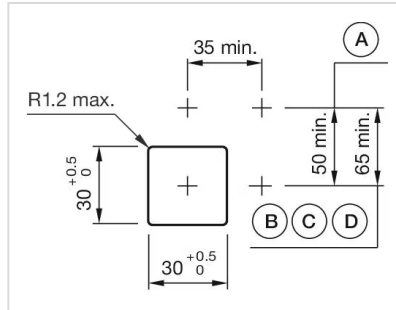

#### **OTHER**

<b>Short Description:</b>	Actuator, 30 mm x 30 mm, 35 mm x 35 mm, Flush, Illuminated, Colourless, Plastic, transparent, Square, Silver, Plastic, Maintained, Screw terminal
<b>Housing colour:</b>	Black
<b>Housing material:</b>	Plastic
<b>Hints:</b>	Max. 3 switching elements can be clipped on, The lamp block will be delivered with screw terminal
<b>max. number of switching elements:</b>	3
<b>Wiring diagrams:</b>	

**Mounting cut-outs:**

- A = Screw terminal
- B = Push-in terminal (PIT)
- C = Plug-in terminal 6.3 mm x 0.8 mm
- D = Double plug-in terminal 6.3 mm x 0.8 mm

**Dimension drawings:**

- A = Screw terminal