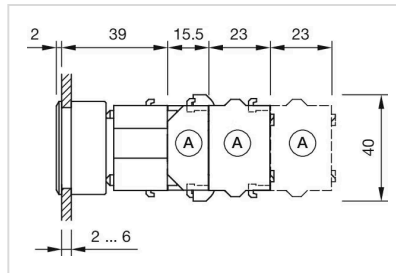

### MOUNTING

<b>Design:</b>	Flush
<b>Mounting cut-out:</b>	30 mm x 30 mm
<b>Mounting type:</b>	Panel mounting

#### **OTHER**

<b>Short Description:</b>	Actuator, 30 mm x 30 mm, 35 mm x 35 mm, Flush, Illuminated, Colourless, Plastic, transparent, Square, Silver, Plastic, Maintained, Screw terminal
<b>Housing colour:</b>	Black
<b>Housing material:</b>	Plastic
<b>Hints:</b>	Max. 3 switching elements can be clipped on, The lamp block will be delivered with screw terminal
<b>max. number of switching elements:</b>	3
<b>Wiring diagrams:</b>	

**Mounting cut-outs:**

- A = Screw terminal
- B = Push-in terminal (PIT)
- C = Plug-in terminal 6.3 mm x 0.8 mm
- D = Double plug-in terminal 6.3 mm x 0.8 mm

**Dimension drawings:**

- A = Screw terminal