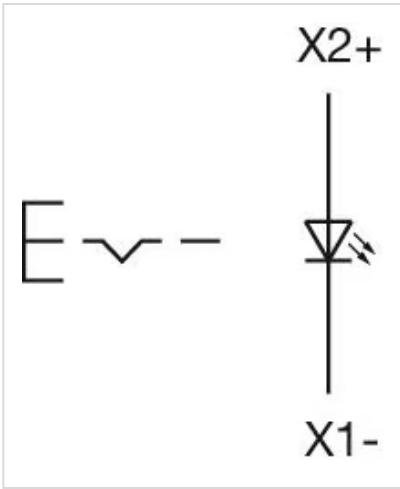

### MECHANICAL CHARACTERISTIC

<b>Terminal:</b>	Screw terminal
<b>Switching action:</b>	Maintained
<b>Mechanical lifetime:</b>	≤3 Mil. cycles of operation
<b>Operating force:</b>	6.2 N
<b>Operating Travel:</b>	ca. 5.8 mm ± 0.2 mm
<b>Weight:</b>	0.051 kg

#### **OTHER**

<b>Short Description:</b>	Actuator, 30 mm x 30 mm, 35 mm x 35 mm, Flush, Illuminated, Colourless, Plastic, transparent, Square, Silver, Plastic, Maintained, Screw terminal
<b>Housing colour:</b>	Black
<b>Housing material:</b>	Plastic
<b>Hints:</b>	Max. 3 switching elements can be clipped on, The lamp block will be delivered with screw terminal
<b>max. number of switching elements:</b>	3
<b>Wiring diagrams:</b>	