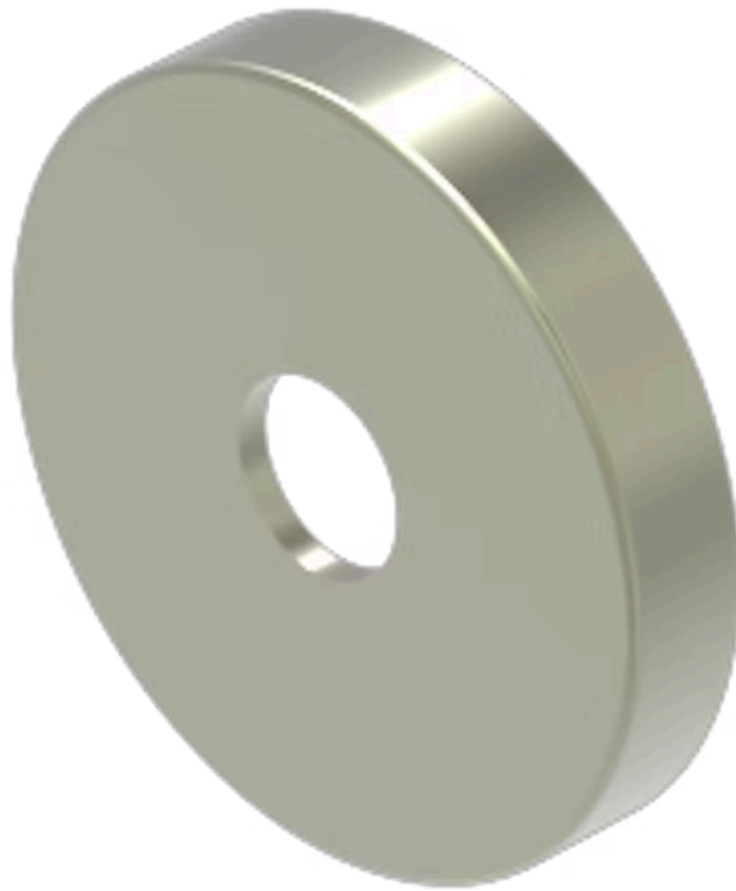

Lens

704.601.51

<https://www.eao.com/p/704.601.51>

Your product:

704.601.51 Lens

FRONT

Front form: Round

OPERATING-/INDICATION PART

Lens colour: Olive green

Lens material: Aluminium

Lens illumination: Illuminated

Lens shape: Flush

Lens optics: opaque

Lens type: Level with front bezel

Marking plate illumination: illuminative

Shape of illumination: Dot

MECHANICAL CHARACTERISTIC

Weight: 0.001 kg

CERTIFICATE

REACH: REACH compliant

RoHS: RoHS compliant

OTHER

Short Description: Lens, Ø 23.7 mm, Illuminated, Olive green, Flush, Aluminium

Dimension: Ø 23.7 mm

Internal size:

Ø 20 mm

Hints:

The colour of anodised aluminium parts can vary due to technical production reasons