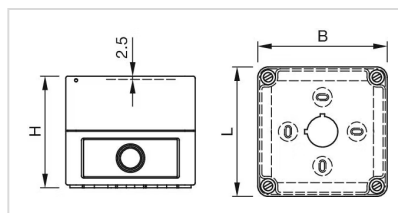

Weight: 0.211 kg

AMBIENT CONDITION

IP Protection: IP66

OTHER

Short Description: Enclosure, 94 mm x 94 mm x 81 mm, Plastic, Grey

Titel Accessory: Enclosure

Dimension: 94 mm x 94 mm x 81 mm

Material: Plastic

Product attributes: With mounting cut-out 1 x Ø 22.3 mm, with anti-twist device

Colour RAL: 7035 RAL

Dimension drawings:

for Part No. 704.945.1, 704.945.2, 704.945.3,
704.945.4, 704.945.5