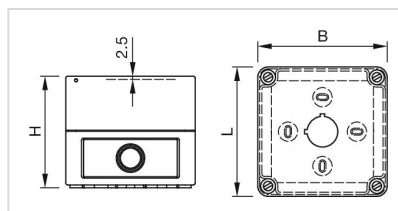

Weight: 0.211 kg

AMBIENT CONDITION

IP Protection: IP66

OTHER

Short Description: Enclosure, 94 mm x 94 mm x 81 mm, Plastic, Grey

Titel Accessory: Enclosure

Dimension: 94 mm x 94 mm x 81 mm

Material: Plastic

Product attributes: With mounting cut-out 1 x \varnothing 22.3 mm, with anti-twist device

Colour RAL: 7035 RAL

Dimension drawings:

for Part No. 704.945.1, 704.945.2,
704.945.3,
704.945.4, 704.945.5