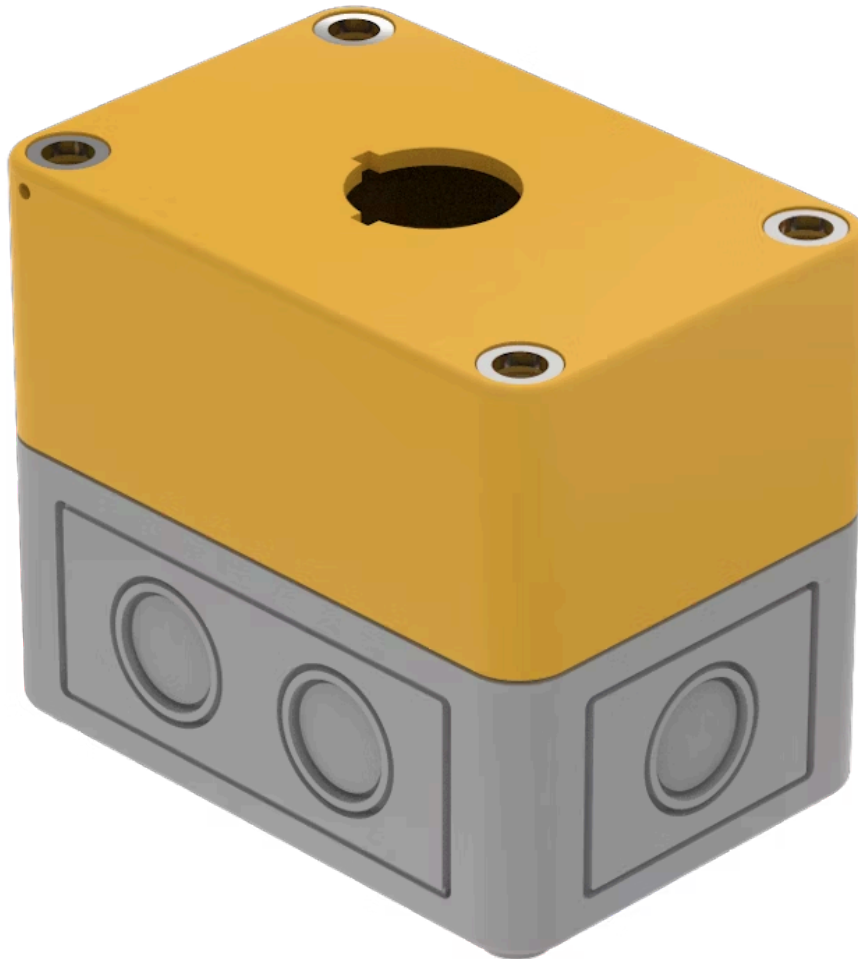

Enclosure

704.945.8

<https://www.eao.com/p/704.945.8>

Your product:

704.945.8 Enclosure

FRONT

Colour: Grey

MECHANICAL CHARACTERISTIC

Weight: 0.157 kg

AMBIENT CONDITION

IP Protection: IP66

OTHER

Short Description: Enclosure, 94 mm x 65 mm x 81 mm, Plastic, Grey

Titel Accessory: Enclosure

Dimension: 94 mm x 65 mm x 81 mm

Material: Plastic

Product attributes: Bottom grey similar RAL 7035; cover lead-sealable, yellow similar RAL 1004

Colour RAL: 7035 RAL

Dimension drawings: