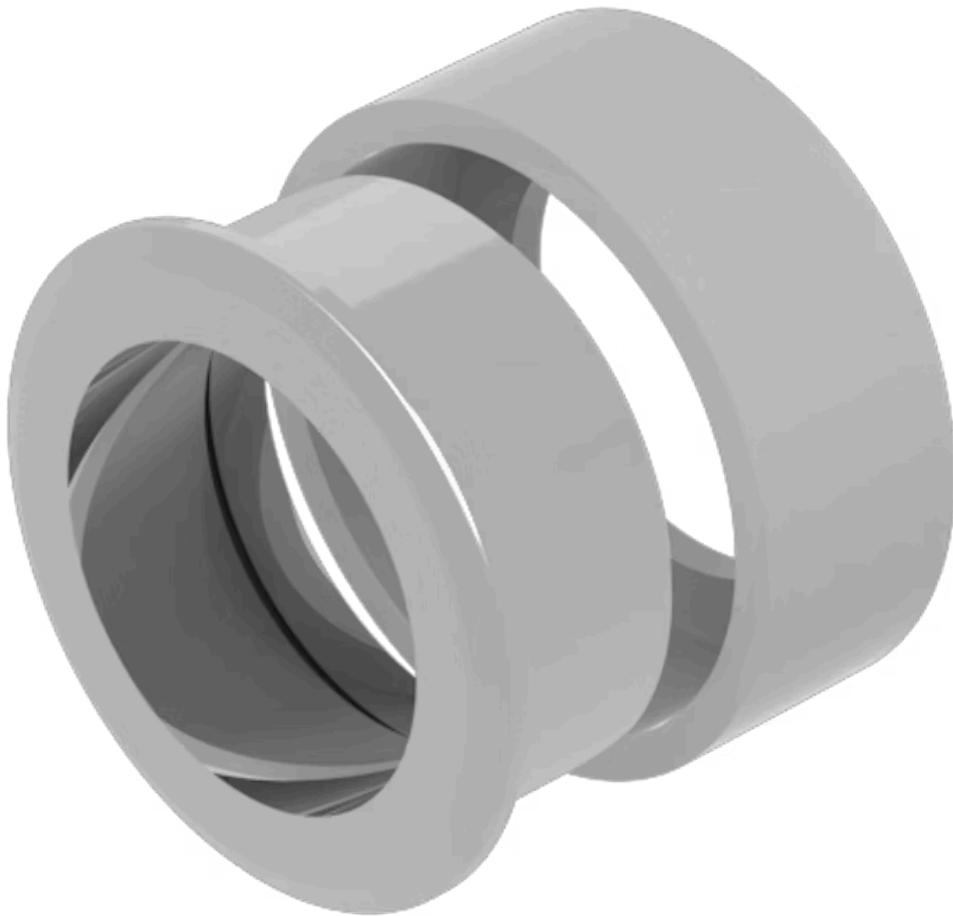

Front bezel set

704.955.1

<https://eao.com/p/704.955.1>

Your product:

704.955.1 Front bezel set

FRONT

Front dimension: Ø 35 mm

Front form: round

Front bezel colour: Nature

Front bezel material: Aluminium

Front bezel type: flush

MOUNTING

Mounting cut-out: Ø 30.5 mm

Mounting type: Panel mounting

MECHANICAL CHARACTERISTIC

Weight: 0.015 kg

CERTIFICATE

REACH: REACH compliant

RoHS: RoHS compliant

OTHER

Short Description: Front bezel set, Ø 35 mm, Nature, Aluminium

Dimension: Ø 35 mm

Housing colour: Nature

Housing material: Aluminium