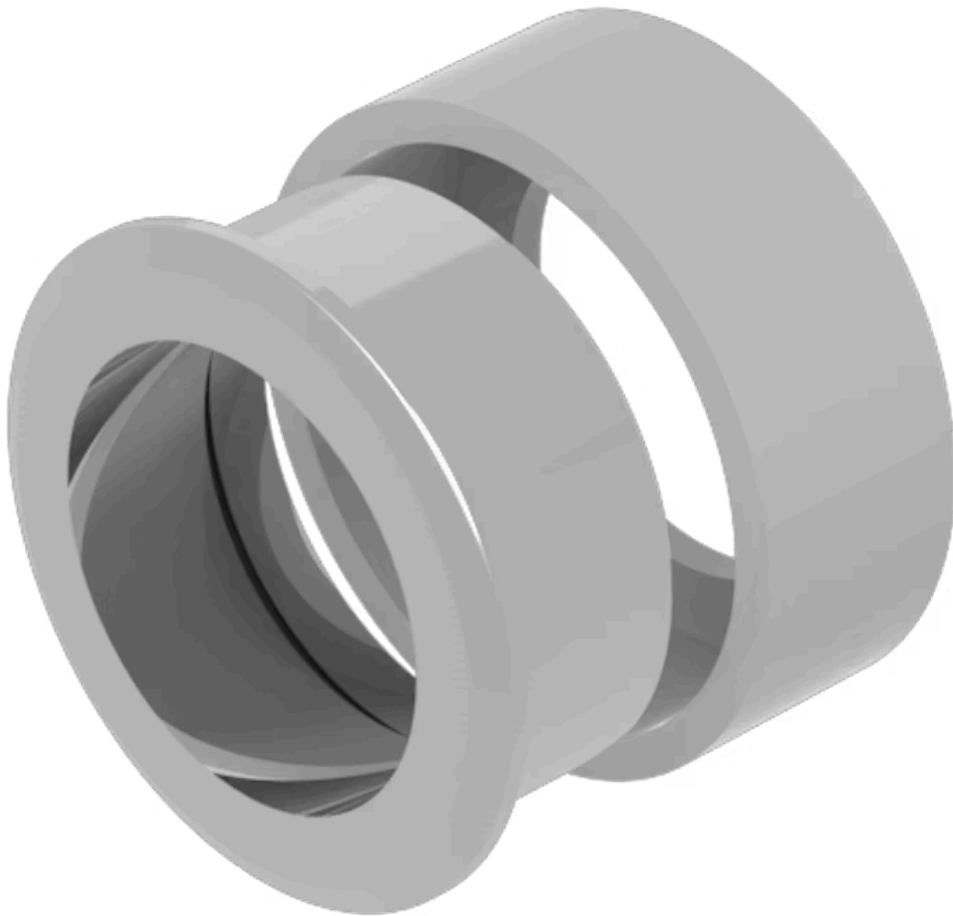

Front bezel set

704.955.9

<https://www.eao.com/component/704.955.9/en/fr...>

Your product:

704.955.9 Front bezel set

FRONT

Front dimension:	Ø 35 mm
Front form:	Round
Front bezel colour:	Nature
Front bezel material:	Stainless steel 304
Front bezel type:	Flush

MOUNTING

Mounting cut-out:	Ø 30.5 mm
Mounting type:	Panel mounting

MECHANICAL CHARACTERISTICS

Weight:	0.034 kg
----------------	----------

CERTIFICATE

REACH:	REACH compliant
RoHS:	RoHS compliant

OTHER

Short Description:	Front bezel set, Ø 35 mm, Nature, Stainless steel 304
Dimension:	Ø 35 mm
Housing colour:	Silver
Housing material:	Metal