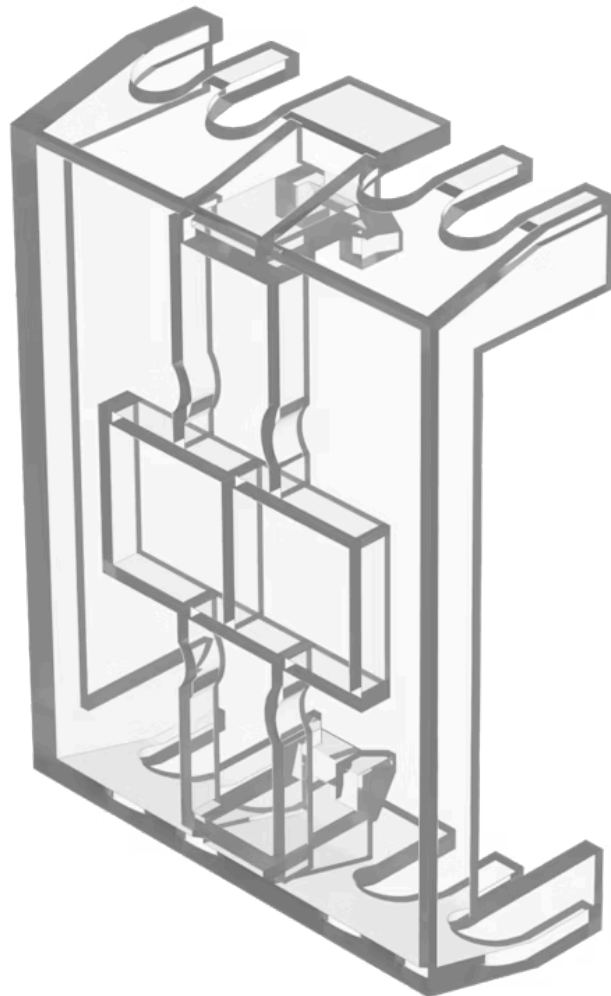

Terminal cover

704.964.5

<https://www.eao.com/p/704.964.5>

Your product:

704.964.5 Terminal cover

MECHANICAL CHARACTERISTIC

Terminal: Screw terminal

Weight: 0.003 kg

OTHER

Short Description: Terminal cover, Plastic, Screw terminal

Titel Accessory: Terminal cover

Material: Plastic

Product attributes: For covering of screw terminal

Dimension drawings: