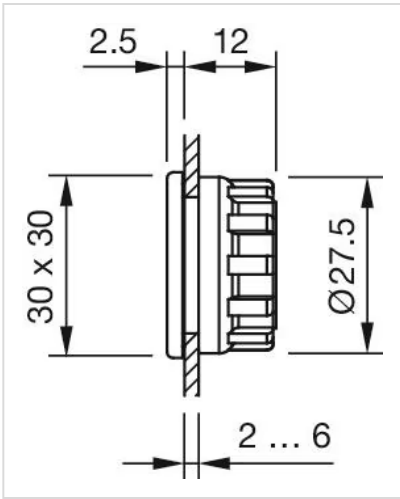

### MOUNTING

**Mounting cut-out:** Ø 22.5 mm

### MECHANICAL CHARACTERISTICS

**Weight:** 0.008 kg

### OTHER

**Short Description:** Blind plug, Ø 22.5 mm, Ø 22.5 mm, Plastic, Black

**Titel Accessory:** Blind plug

**Dimension:** Ø 22.5 mm

**Material:** Plastic

**Hints:** Please note that bigger minimum distances are necessary

**Dimension drawings:**

for Part No. 704.964.7