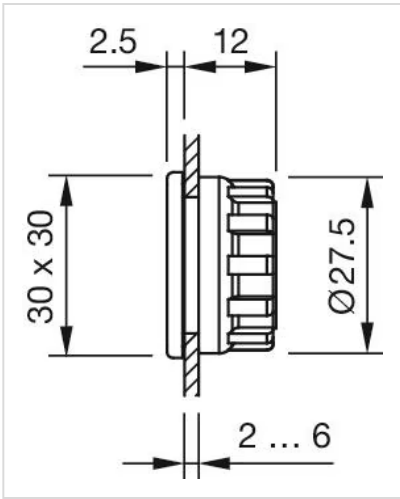

Mounting cut-out: Ø 22.5 mm

MECHANICAL CHARACTERISTICS

Weight: 0.008 kg

OTHER

Short Description: Blind plug, Ø 22.5 mm, Ø 22.5 mm, Plastic, Black

Title Accessory: Blind plug

Dimension: Ø 22.5 mm

Material: Plastic

Hints: Please note that bigger minimum distances are necessary

Dimension drawings:

for Part No. 704.964.7