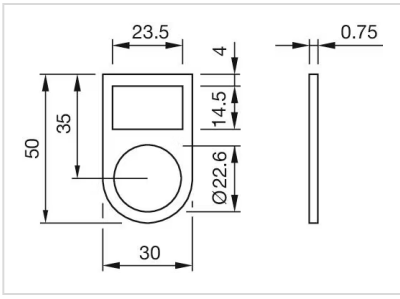

Mounting type: adhesive

ELECTRICAL CHARACTERISTICS

Forward voltage:

MECHANICAL CHARACTERISTICS

Weight: 0.001 kg

OTHER

Short Description: Legend frame, 30 mm x 50 mm x 0.75 mm, Aluminium, adhesive, Black, anodised

Titel Accessory: Legend frame

Dimension: 30 mm x 50 mm x 0.75 mm

Material: Aluminium

Product attributes: For raised design

Hints: The colour of anodised aluminium parts can vary due to technical production reasons

Dimension drawings:

for Part No. 704.968.2