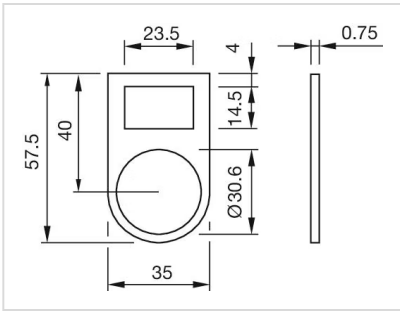

### MECHANICAL CHARACTERISTICS

**Weight:** 0.001 kg

### OTHER

**Short Description:** Legend frame, 35 mm x 57.5 mm x 0.75 mm, Aluminium, adhesive, Black, anodised

**Titel Accessory:** Legend frame

**Dimension:** 35 mm x 57.5 mm x 0.75 mm

**Material:** Aluminium

**Product attributes:** For flush design

**Hints:** The colour of anodised aluminium parts can vary due to technical production reasons

**Dimension drawings:**

for Part No. 704.968.3