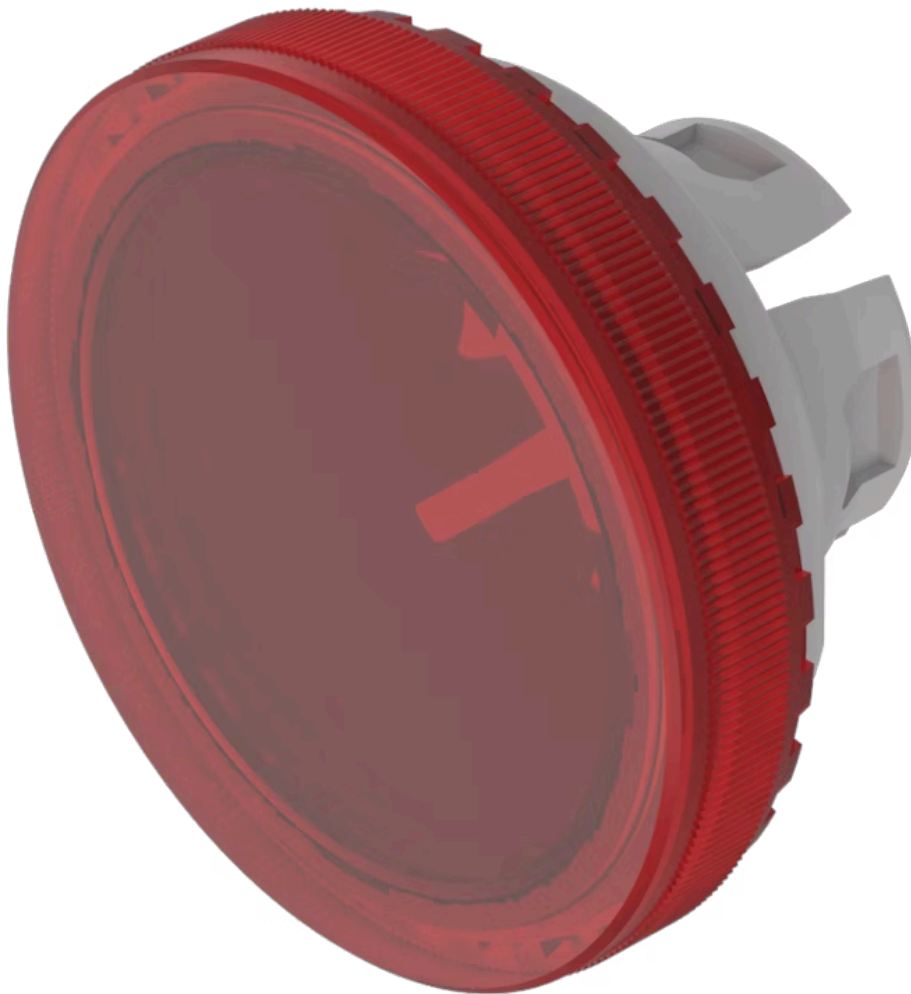

Lens

84-
7111.200

<https://eao.com/p/84-7111.200>

Your product:

84-7111.200 Lens

FRONT

Front form: round

OPERATING-/INDICATION PART

Lens colour: Red

Lens material: Plastic

Lens illumination: illuminative

Lens shape: flush

Lens optics: transparent

Symbol: no symbol

Shape of illumination: Front

MECHANICAL CHARACTERISTIC

Weight: 0.001 kg

CERTIFICATE

REACH: REACH compliant

RoHS: RoHS compliant

OTHER

Short Description: Lens, Ø 19.7 mm, illuminative, no symbol, Red, flush, Plastic

Dimension: Ø 19.7 mm

Where to Buy