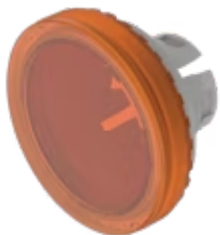

# Lens

84-  
7111.300

<https://eao.com/p/84-7111.300>

Your product:

---

## 84-7111.300 Lens

### OPERATING-/INDICATION PART

**Lens colour:** Orange

**Lens material:** Plastic

**Lens illumination:** illuminative

**Lens shape:** flush

**Lens optics:** transparent

**Symbol:** no symbol

**Shape of illumination:** Front

### OTHER

**Short Description:** Lens, Ø 19.7 mm, illuminative, no symbol, Orange, flush, Plastic

**Dimension:** Ø 19.7 mm