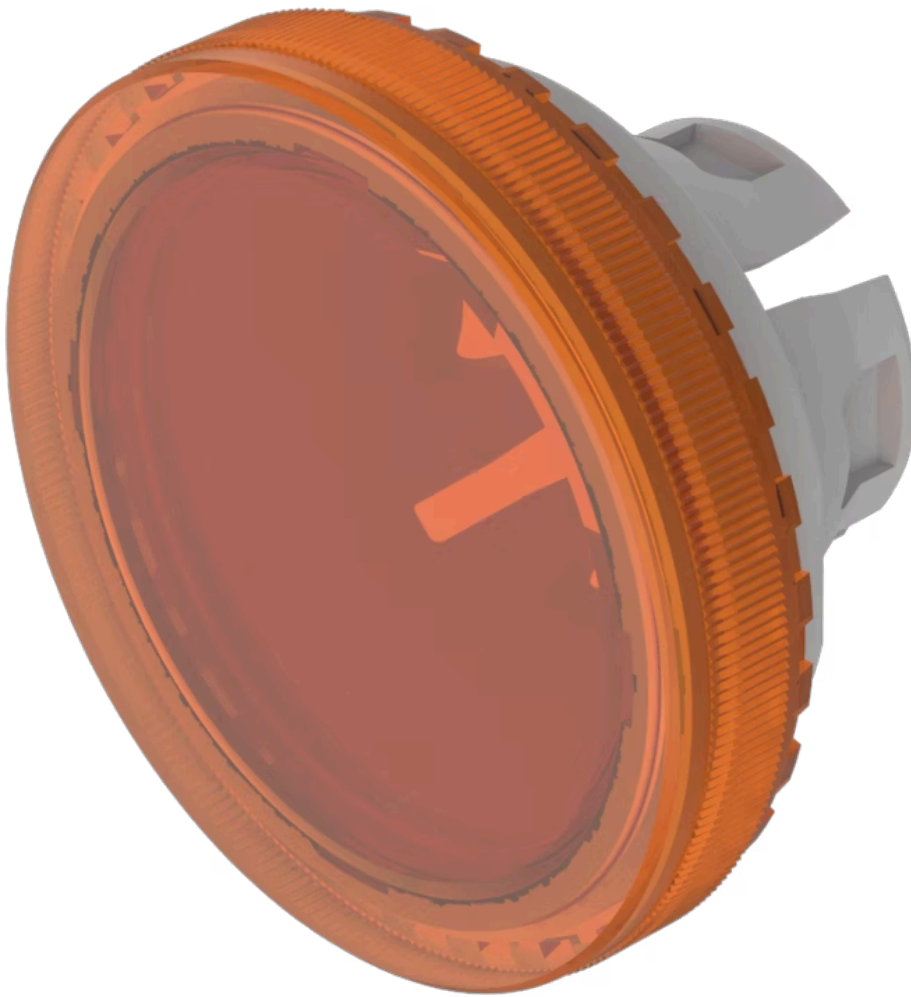

# Lens

84-  
7111.300

<https://eao.com/p/84-7111.300>

Your product:

---

## 84-7111.300 Lens

### OPERATING-/INDICATION PART

**Lens colour:** Orange

**Lens material:** Plastic

**Lens illumination:** illuminative

**Lens shape:** flush

**Lens optics:** transparent

**Symbol:** no symbol

**Shape of illumination:** Front

### OTHER

**Short Description:** Lens, Ø 19.7 mm, illuminative, no symbol, Orange, flush, Plastic

**Dimension:** Ø 19.7 mm