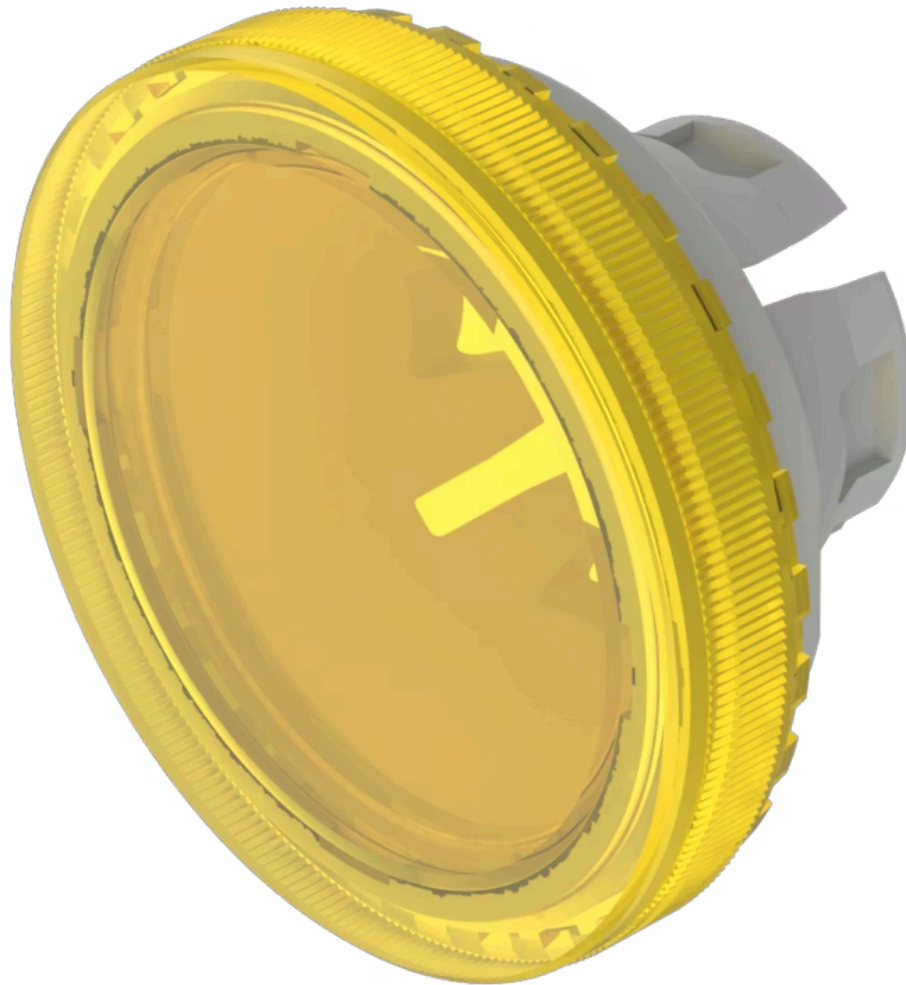

Lens

84-
7111.400

<https://www.eao.com/component/84-7111.400/en/...>

Your product:

84-7111.400 Lens

FRONT

Front form: Round

OPERATING-/INDICATION PART

Lens colour: Yellow

Lens material: Plastic

Lens illumination: Illuminated

Lens shape: Flush

Lens optics: transparent

Lens type: Level with front bezel

Symbol: No Symbol

Shape of illumination: Front

MECHANICAL CHARACTERISTICS

Weight: 0.001 kg

CERTIFICATE

REACH: REACH compliant

RoHS: RoHS compliant

OTHER

Short Description: Lens, Ø 19.7 mm, Illuminated, No Symbol, Yellow, Flush, Plastic

Dimension: Ø 19.7 mm

Description component:

Material lens: Plastic as per UL94 V2