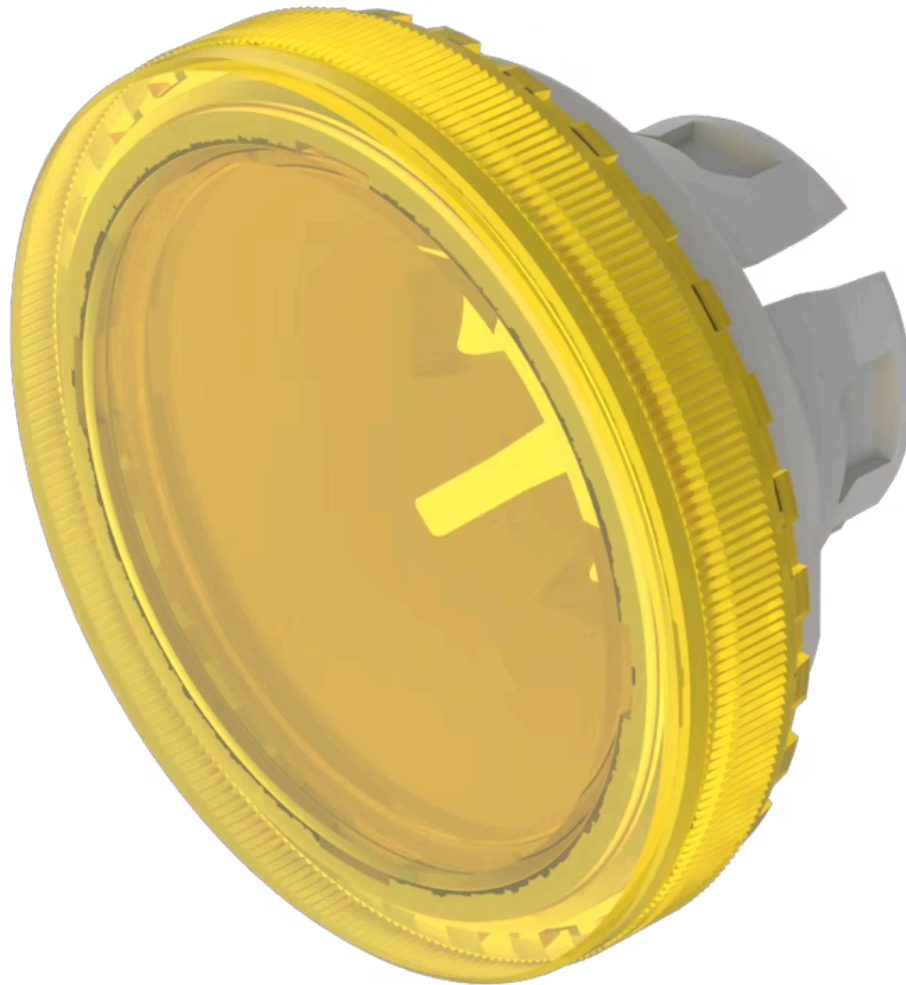

Lens

84-
7111.400

<https://eao.com/p/84-7111.400>

Your product:

84-7111.400
Lens

FRONT

Front form: round

OPERATING-/INDICATION PART

Lens colour: Yellow

Lens material: Plastic

Lens illumination: illuminative

Lens shape: flush

Lens optics: transparent

Symbol: no symbol

Shape of illumination: Front

MECHANICAL CHARACTERISTIC

Weight: 0.001 kg

CERTIFICATE

REACH: REACH compliant

RoHS: RoHS compliant

OTHER

Short Description: Lens, Ø 19.7 mm, illuminative, no symbol, Yellow, flush, Plastic

Dimension: Ø 19.7 mm