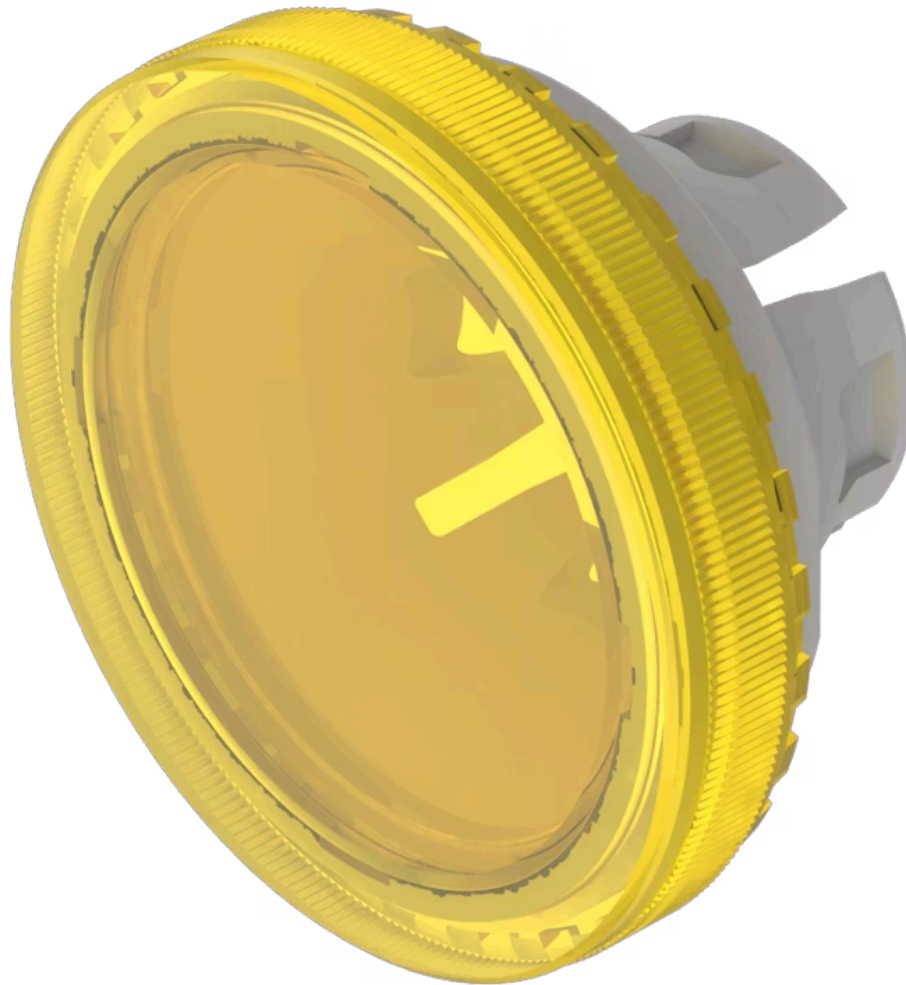

# Lens

84-  
7111.400

<https://www.eao.com/component/84-7111.400/en/...>

Your product:

---

## 84-7111.400 Lens

### OPERATING-/INDICATION PART

**Lens colour:** Yellow

**Lens material:** Plastic

**Lens illumination:** Illuminated

**Lens shape:** Flush

**Lens optics:** transparent

**Lens type:** Level with front bezel

**Symbol:** No Symbol

### OTHER

**Short Description:** Lens, Ø 19.7 mm, Illuminated, No Symbol, Yellow, Flush, Plastic

**Dimension:** Ø 19.7 mm

**Description component:**

Material lens: Plastic as per UL94 V2