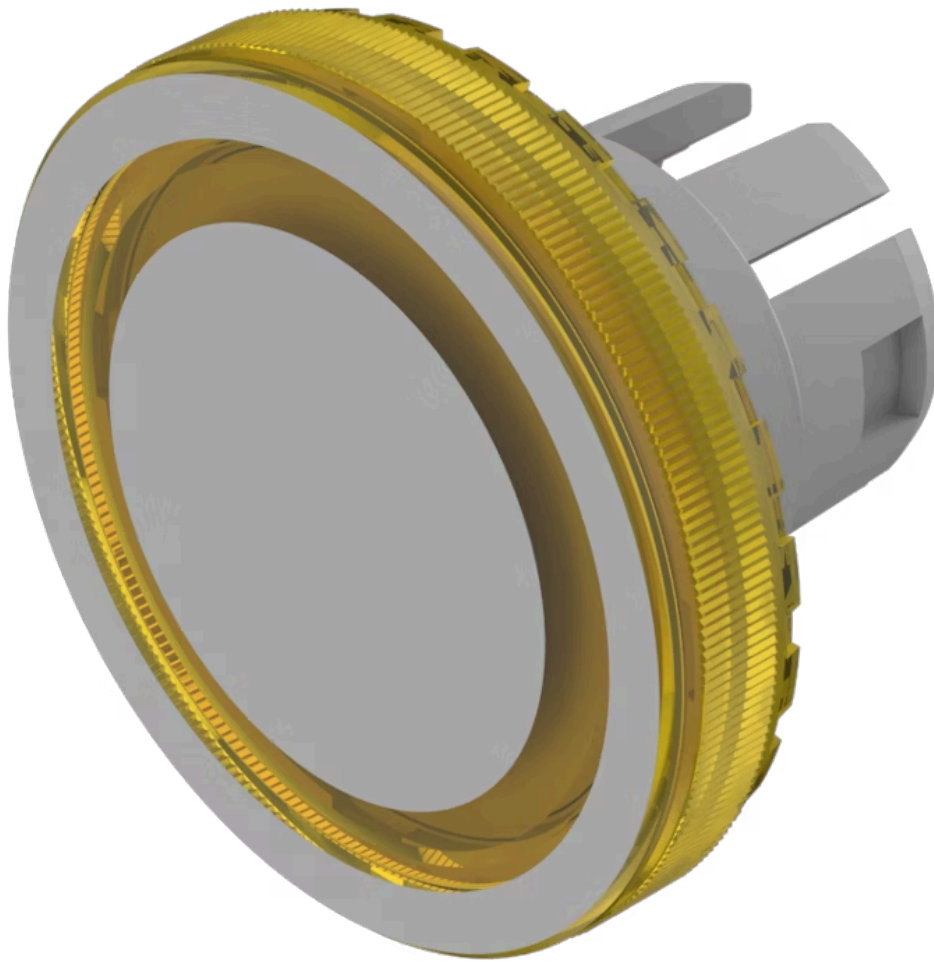

Lens

84-
7111.401

<https://eao.com/p/84-7111.401>

Your product:

84-7111.401 Lens

FRONT

Front form: round

OPERATING-/INDICATION PART

Lens colour: Yellow

Lens material: Plastic

Lens illumination: illuminative

Lens shape: flush

Lens optics: transparent

Symbol: Ring

Shape of illumination: Ring

MECHANICAL CHARACTERISTIC

Weight: 0.001 kg

CERTIFICATE

REACH: REACH compliant

RoHS: RoHS compliant

OTHER

Short Description:

Lens, Ø 19.7 mm, illuminative, Ring, Yellow, flush, Plastic

Dimension:

Ø 19.7 mm

Hints:

The silvery coat is being applied on the lens (screen print) with an additional protective lacquer. Further information see Technical data