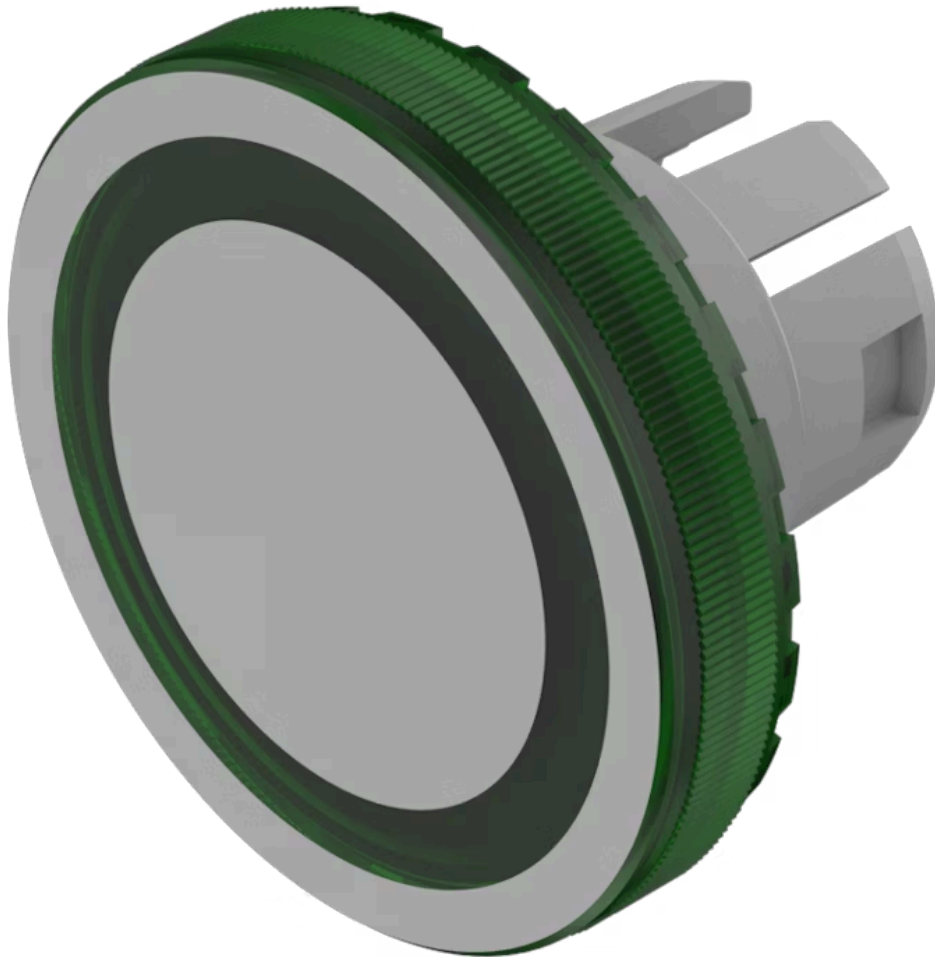

Lens

84-
7111.501

<https://eao.com/p/84-7111.501>

Your product:

84-7111.501
Lens

FRONT

Front form: round

OPERATING-/INDICATION PART

Lens colour: Green

Lens material: Plastic

Lens illumination: illuminative

Lens shape: flush

Lens optics: transparent

Symbol: Ring

Shape of illumination: Ring

MECHANICAL CHARACTERISTIC

Weight: 0.001 kg

CERTIFICATE

REACH: REACH compliant

RoHS: RoHS compliant

OTHER

Short Description:

Lens, Ø 19.7 mm, illuminative, Ring, Green, flush, Plastic

Dimension:

Ø 19.7 mm

Hints:

The silvery coat is being applied on the lens (screen print) with an additional protective lacquer. Further information see Technical data