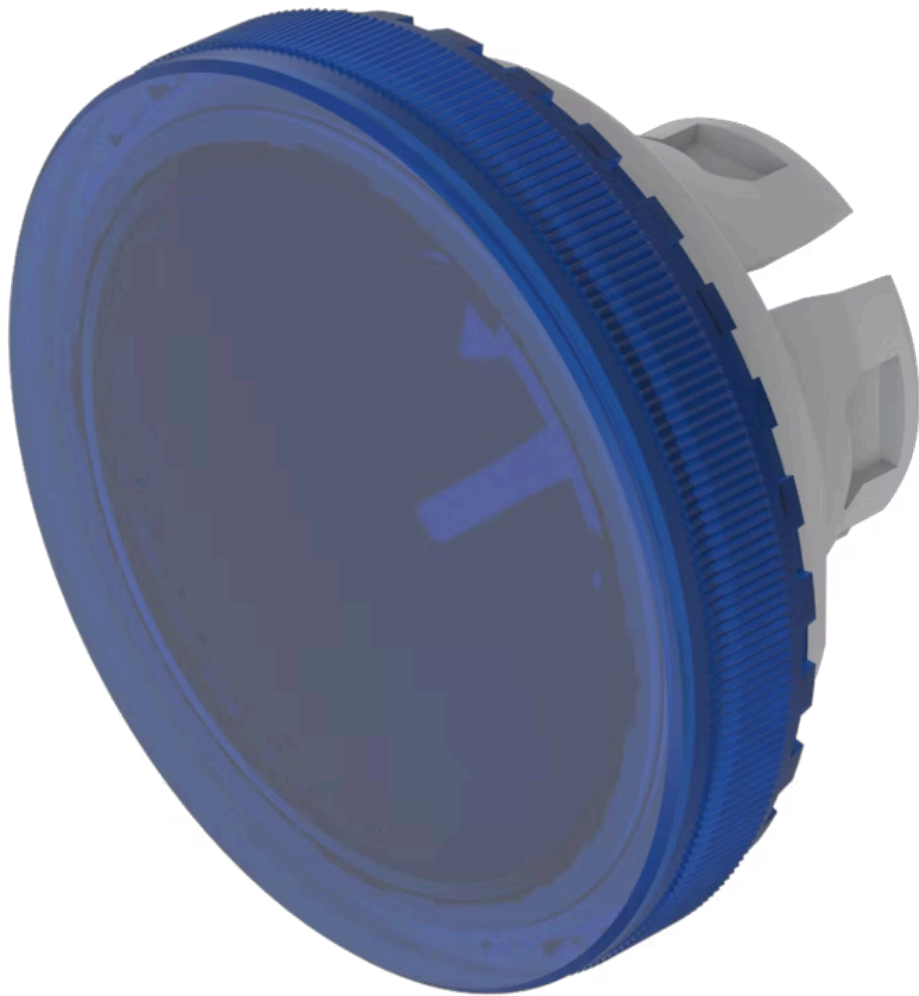

# Lens

84-  
7111.600

<https://eao.com/p/84-7111.600>

Your product:

---

84-7111.600  
Lens

#### FRONT

**Front form:** round

#### OPERATING-/INDICATION PART

**Lens colour:** Blue

**Lens material:** Plastic

**Lens illumination:** illuminative

**Lens shape:** flush

**Lens optics:** transparent

**Symbol:** no symbol

**Shape of illumination:** Front

#### OTHER

**Short Description:** Lens, Ø 19.7 mm, illuminative, no symbol, Blue, flush, Plastic

**Dimension:** Ø 19.7 mm