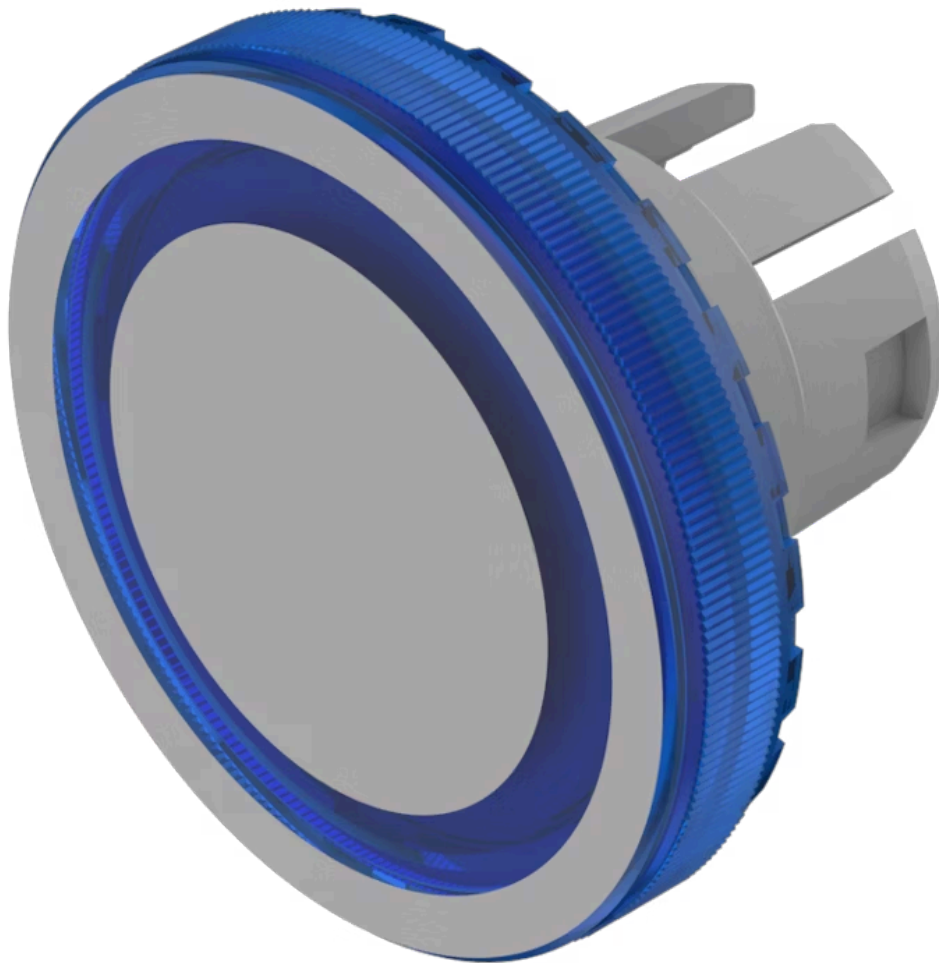

Lens

84-
7111.601

<https://eao.com/p/84-7111.601>

Your product:

84-7111.601
Lens

FRONT

Front form: round

OPERATING-/INDICATION PART

Lens colour: Blue

Lens material: Plastic

Lens illumination: illuminative

Lens shape: flush

Lens optics: transparent

Symbol: Ring

Shape of illumination: Ring

MECHANICAL CHARACTERISTIC

Weight: 0.001 kg

CERTIFICATE

REACH: REACH compliant

RoHS: RoHS compliant

OTHER

Short Description:

Lens, Ø 19.7 mm, illuminative, Ring, Blue, flush, Plastic

Dimension:

Ø 19.7 mm

Hints:

The silvery coat is being applied on the lens (screen print) with an additional protective lacquer. Further information see Technical data