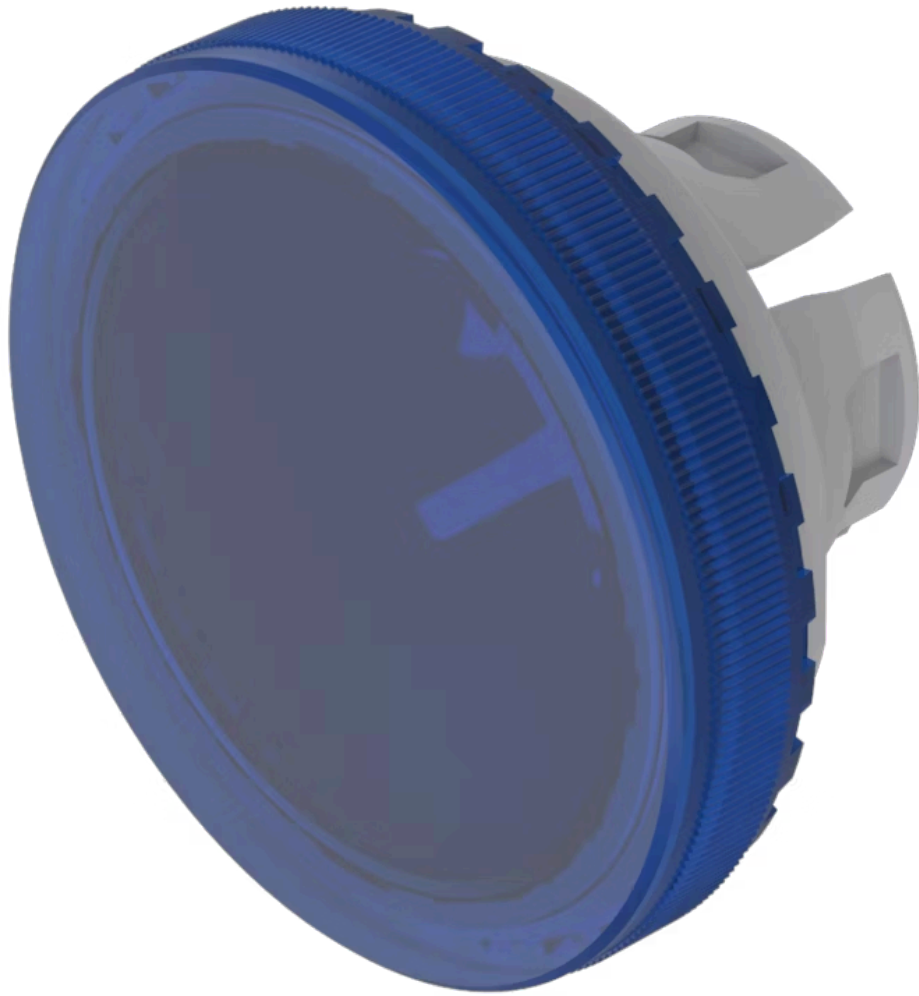

# Lens

84-  
7115.600

<https://eao.com/p/84-7115.600>

Your product:

---

84-7115.600  
Lens

#### FRONT

**Front form:** round

#### OPERATING-/INDICATION PART

**Lens colour:** Blue

**Lens material:** Plastic

**Lens illumination:** illuminative

**Lens shape:** flush

**Lens optics:** transparent

**Symbol:** no symbol

**Shape of illumination:** Front

#### OTHER

**Short Description:** Lens, Ø 19.7 mm, illuminative, no symbol, Blue, flush, Plastic

**Dimension:** Ø 19.7 mm