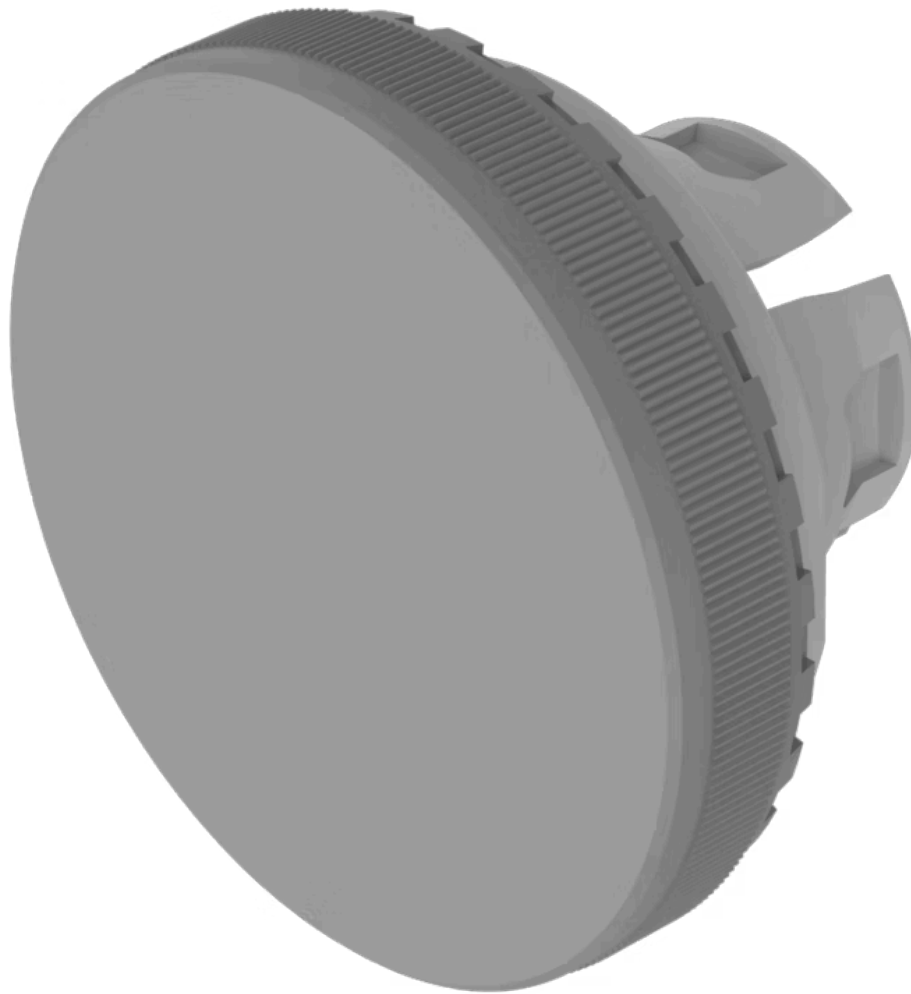

# Lens

84-  
7121.800

<https://www.eao.com/p/84-7121.800>

Your product:

---

## 84-7121.800 Lens

### OPERATING-/INDICATION PART

**Lens colour:** Grey

**Lens material:** Plastic

**Lens illumination:** Non illuminated

**Lens shape:** Flush

**Lens optics:** opaque

**Lens type:** Level with front bezel

**Symbol:** No Symbol

### OTHER

**Short Description:** Lens, Ø 19.7 mm, Non illuminated, No Symbol, Grey, Flush, Plastic

**Dimension:** Ø 19.7 mm

**Description component:** Material lens: Plastic as per UL94 V2