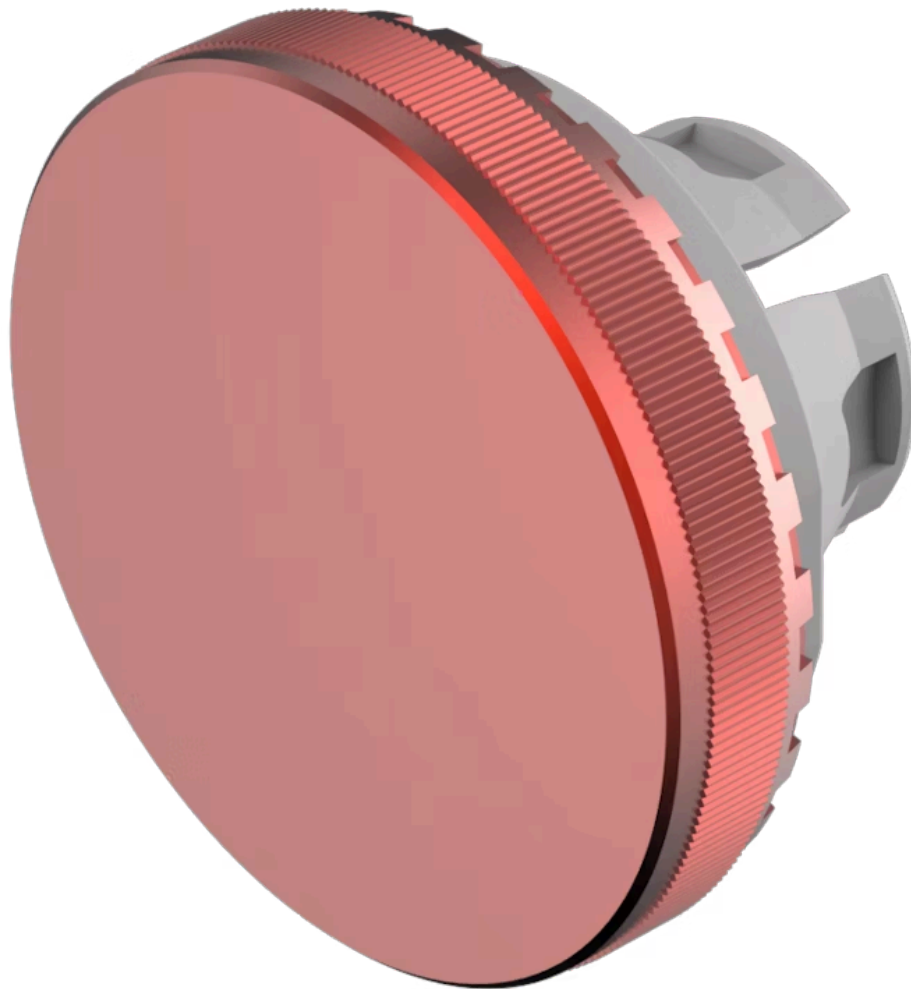

Lens

84-
7201.200

<https://eao.com/p/84-7201.200>

Your product:

84-7201.200 Lens

FRONT

Front form: round

OPERATING-/INDICATION PART

Lens colour: Red

Lens material: Aluminium

Lens illumination: non illuminative

Lens shape: flush

Lens optics: opaque

Symbol: no symbol

MECHANICAL CHARACTERISTIC

Weight: 0.003 kg

CERTIFICATE

REACH: REACH compliant

RoHS: RoHS compliant

OTHER

Short Description: Lens, Ø 19.7 mm, non illuminative, no symbol, Red, flush, Aluminium

Dimension: Ø 19.7 mm

Hints: The colour of anodised aluminium parts can vary due to technical production reasons