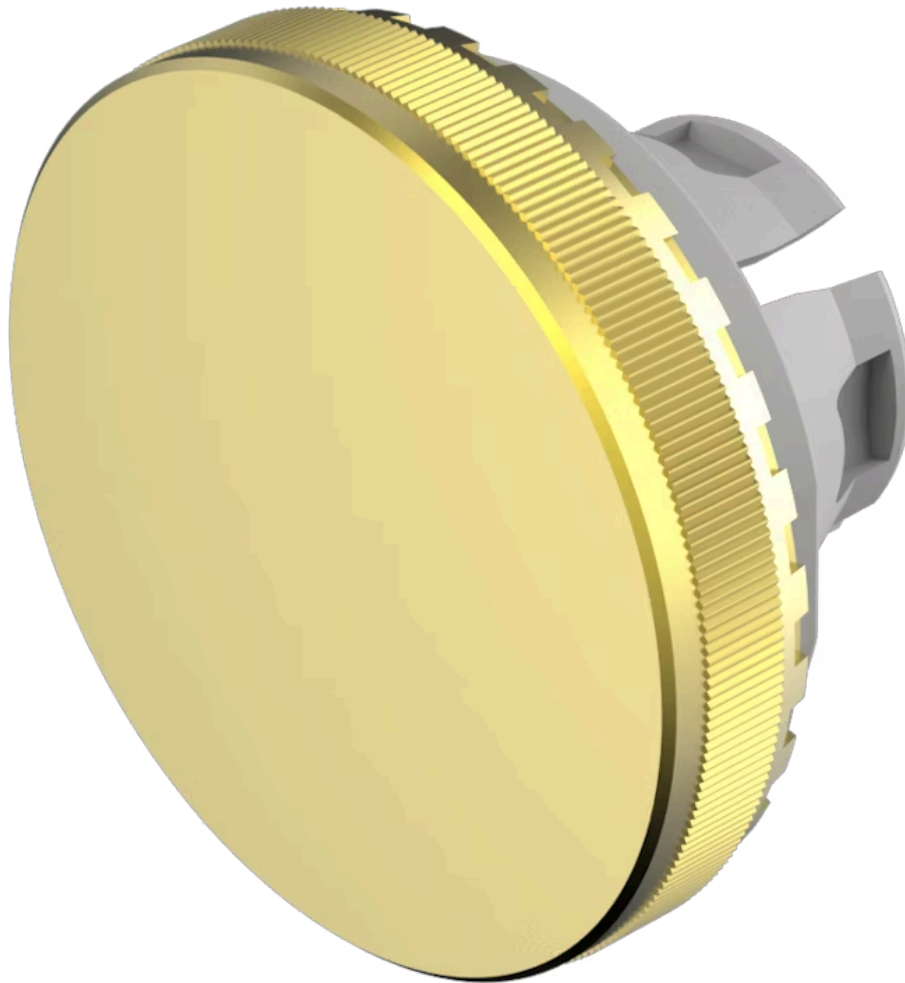

Lens

84-
7201.400

<https://eao.com/p/84-7201.400>

Your product:

84-7201.400 Lens

FRONT

Front form: round

OPERATING-/INDICATION PART

Lens colour: Gold

Lens material: Aluminium

Lens illumination: non illuminative

Lens shape: flush

Lens optics: opaque

Symbol: no symbol

MECHANICAL CHARACTERISTIC

Weight: 0.003 kg

CERTIFICATE

REACH: REACH compliant

RoHS: RoHS compliant

OTHER

Short Description: Lens, Ø 19.7 mm, non illuminative, no symbol, Gold, flush, Aluminium

Dimension: Ø 19.7 mm

Hints: The colour of anodised aluminium parts can vary due to technical production reasons