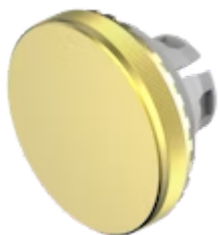

Lens

84-
7201.400

<https://eao.com/p/84-7201.400>

Your product:

84-7201.400 Lens

FRONT

Front form: round

OPERATING-/INDICATION PART

Lens colour: Gold

Lens material: Aluminium

Lens illumination: non illuminative

Lens shape: flush

Lens optics: opaque

Symbol: no symbol

MECHANICAL CHARACTERISTIC

Weight: 0.003 kg

CERTIFICATE

REACH: REACH compliant

RoHS: RoHS compliant

OTHER

Short Description: Lens, Ø 19.7 mm, non illuminative, no symbol, Gold, flush, Aluminium

Dimension: Ø 19.7 mm

Hints: The colour of anodised aluminium parts can vary due to technical production reasons