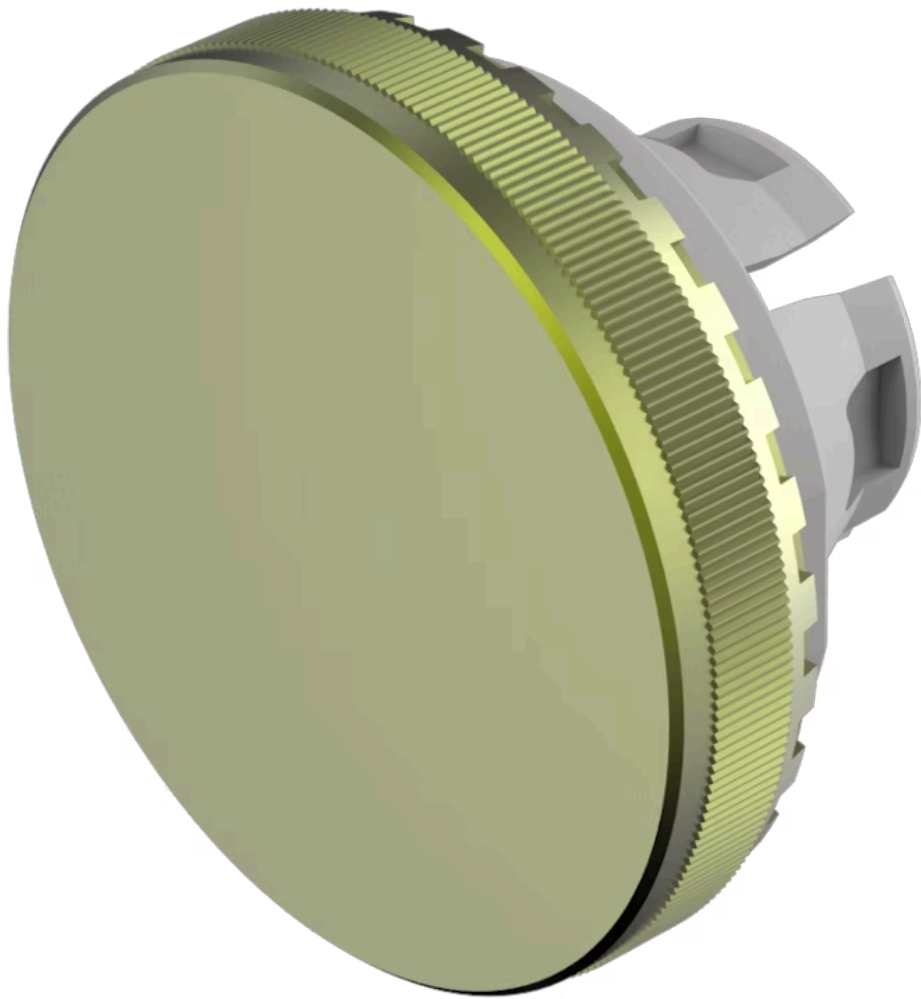

Lens

84-
7201.500

<https://eao.com/p/84-7201.500>

Your product:

84-7201.500 Lens

FRONT

Front form: round

OPERATING-/INDICATION PART

Lens colour: Olive green

Lens material: Aluminium

Lens illumination: non illuminative

Lens shape: flush

Lens optics: opaque

Symbol: no symbol

MECHANICAL CHARACTERISTIC

Weight: 0.003 kg

CERTIFICATE

REACH: REACH compliant

RoHS: RoHS compliant

OTHER

Short Description: Lens, Ø 19.7 mm, non illuminative, no symbol, Olive green, flush, Aluminium

Dimension: Ø 19.7 mm

Hints: The colour of anodised aluminium parts can vary due to technical production reasons