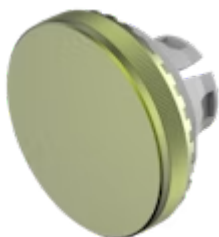

Lens

84-
7201.500

<https://eao.com/p/84-7201.500>

Your product:

84-7201.500 Lens

FRONT

Front form: round

OPERATING-/INDICATION PART

Lens colour: Olive green

Lens material: Aluminium

Lens illumination: non illuminative

Lens shape: flush

Lens optics: opaque

Symbol: no symbol

MECHANICAL CHARACTERISTIC

Weight: 0.003 kg

CERTIFICATE

REACH: REACH compliant

RoHS: RoHS compliant

OTHER

Short Description: Lens, Ø 19.7 mm, non illuminative, no symbol, Olive green, flush, Aluminium

Dimension: Ø 19.7 mm

Hints: The colour of anodised aluminium parts can vary due to technical production reasons