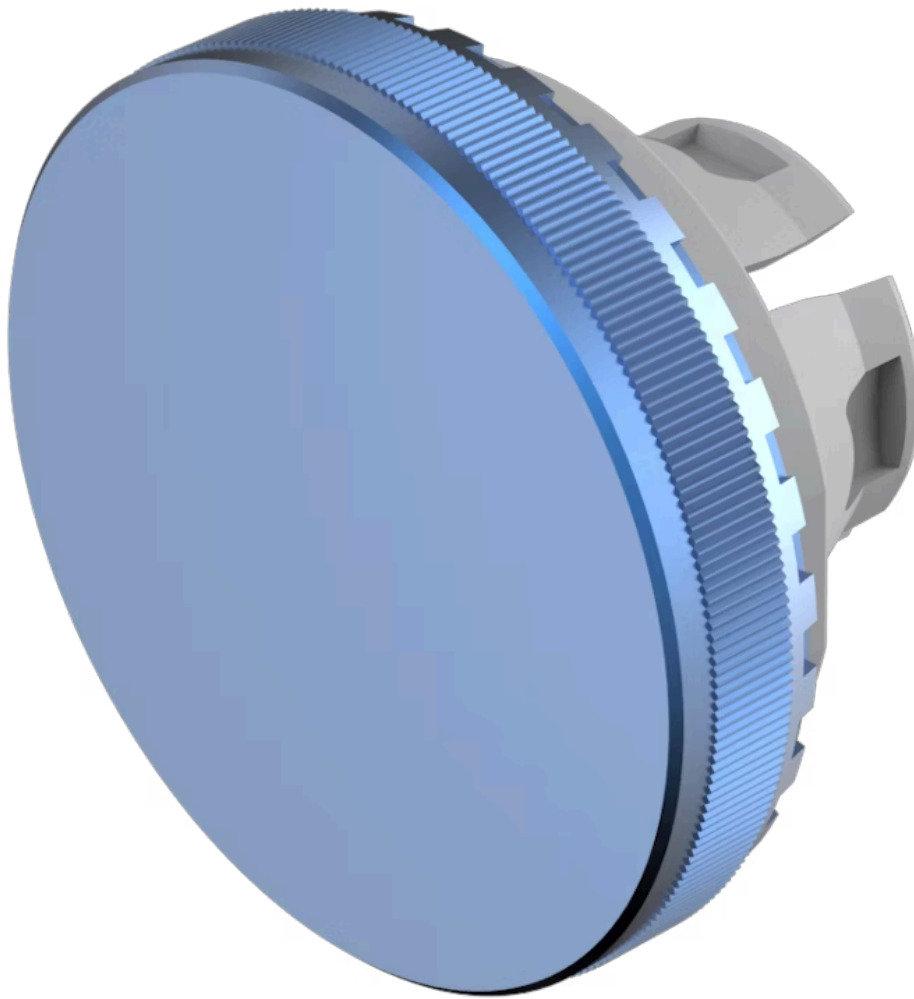

Lens

84-
7201.600

<https://www.eao.com/p/84-7201.600>

Your product:

84-7201.600
Lens

FRONT

Front form: Round

OPERATING-/INDICATION PART

Lens colour: Blue

Lens material: Aluminium

Lens illumination: Non illuminated

Lens shape: Flush

Lens optics: opaque

Lens type: Level with front bezel

Symbol: No Symbol

MECHANICAL CHARACTERISTIC

Weight: 0.003 kg

CERTIFICATE

REACH: REACH compliant

RoHS: RoHS compliant

OTHER

Short Description:

Lens, Ø 19.7 mm, Non illuminated, No Symbol, Blue, Flush, Aluminium

Dimension:

Ø 19.7 mm

Hints:

The colour of anodised aluminium parts can vary due to technical production reasons