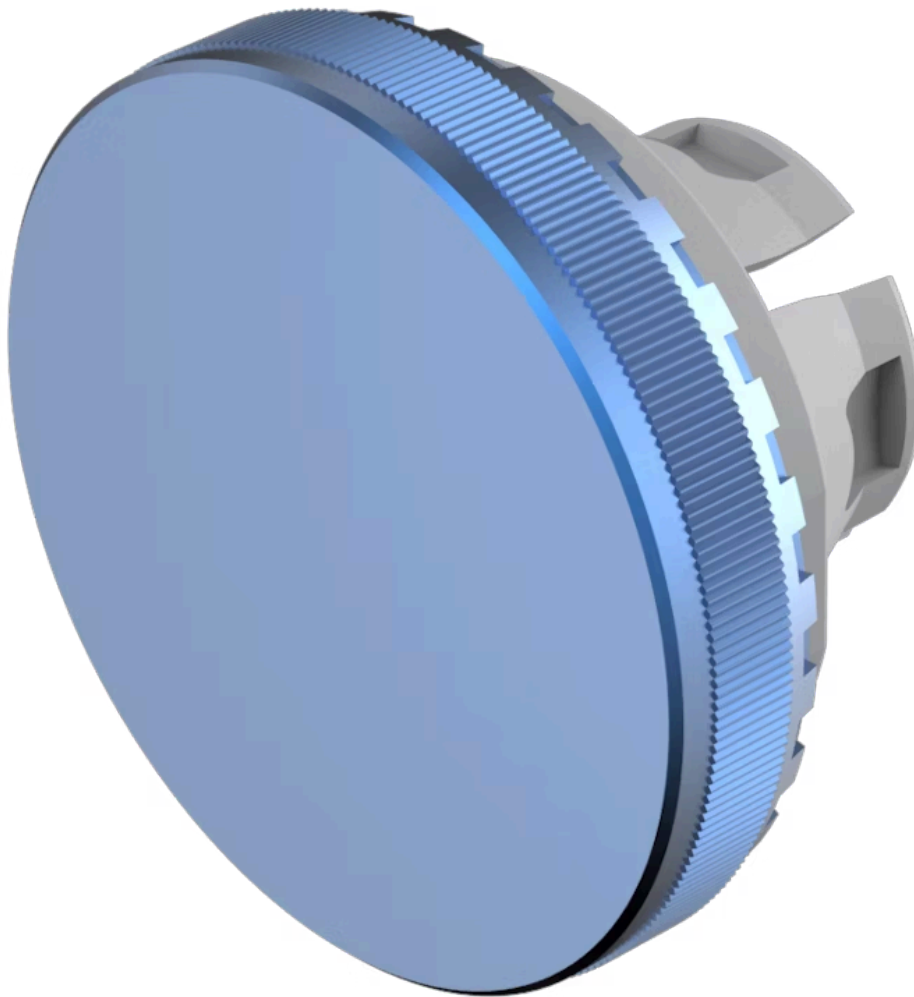

Lens

84-
7201.600

<https://eao.com/p/84-7201.600>

Your product:

84-7201.600 Lens

FRONT

Front form: round

OPERATING-/INDICATION PART

Lens colour: Blue

Lens material: Aluminium

Lens illumination: non illuminative

Lens shape: flush

Lens optics: opaque

Symbol: no symbol

MECHANICAL CHARACTERISTIC

Weight: 0.003 kg

CERTIFICATE

REACH: REACH compliant

RoHS: RoHS compliant

OTHER

Short Description: Lens, Ø 19.7 mm, non illuminative, no symbol, Blue, flush, Aluminium

Dimension: Ø 19.7 mm

Hints: The colour of anodised aluminium parts can vary due to technical production reasons