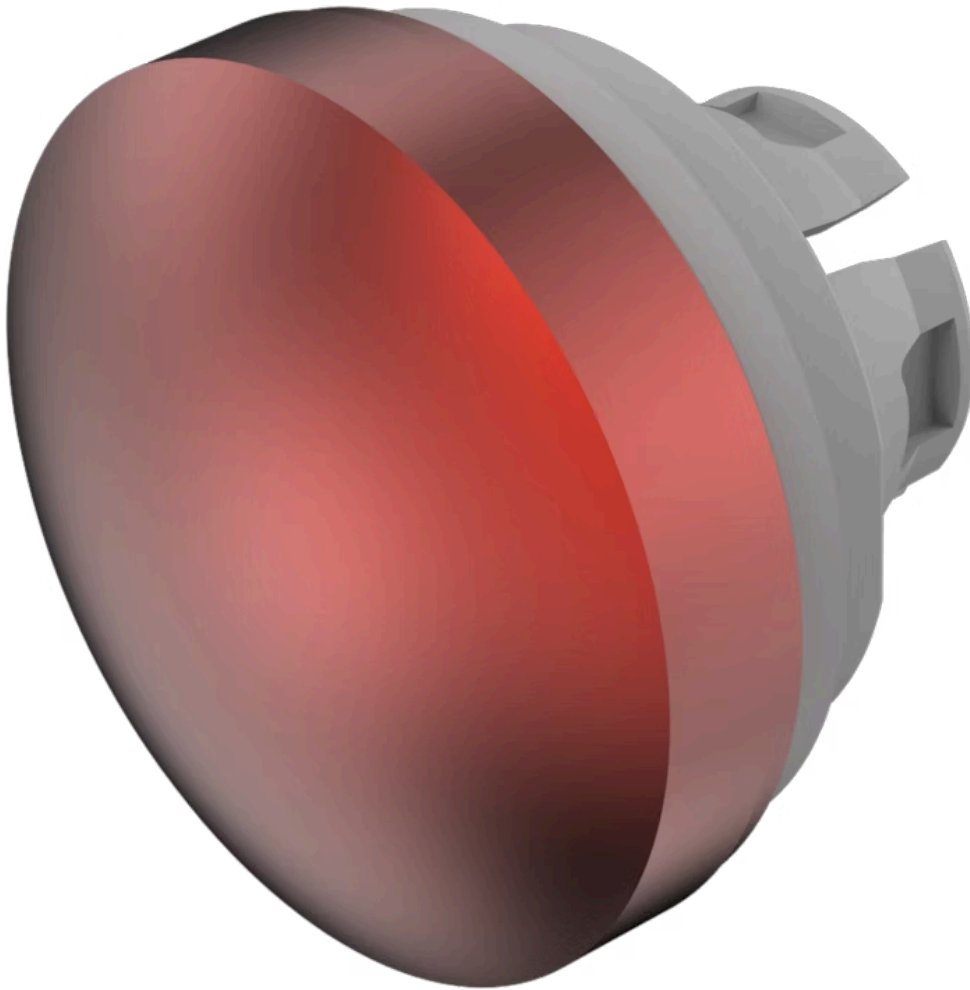

Lens

84-
7202.200A

<https://eao.com/p/84-7202.200A>

Your product:

84-7202.200A Lens

FRONT

Front form: round

OPERATING-/INDICATION PART

Lens colour: Red

Lens material: Aluminium

Lens illumination: non illuminative

Lens shape: convex

Lens optics: opaque

Symbol: no symbol

MECHANICAL CHARACTERISTIC

Weight: 0.004 kg

CERTIFICATE

REACH: REACH compliant

RoHS: RoHS compliant

OTHER

Short Description: Lens, Ø 19.7 mm, non illuminative, no symbol, Red, convex, Aluminium

Dimension: Ø 19.7 mm

Hints: The colour of anodised aluminium parts can vary due to technical production reasons