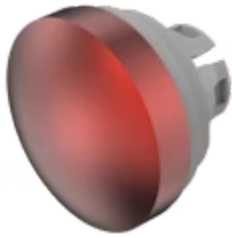

Lens

84-
7202.200A

<https://eao.com/p/84-7202.200A>

Your product:

84-7202.200A Lens

FRONT

Front form: round

OPERATING-/INDICATION PART

Lens colour: Red

Lens material: Aluminium

Lens illumination: non illuminative

Lens shape: convex

Lens optics: opaque

Symbol: no symbol

MECHANICAL CHARACTERISTIC

Weight: 0.004 kg

CERTIFICATE

REACH: REACH compliant

RoHS: RoHS compliant

OTHER

Short Description: Lens, Ø 19.7 mm, non illuminative, no symbol, Red, convex, Aluminium

Dimension: Ø 19.7 mm

Hints: The colour of anodised aluminium parts can vary due to technical production reasons