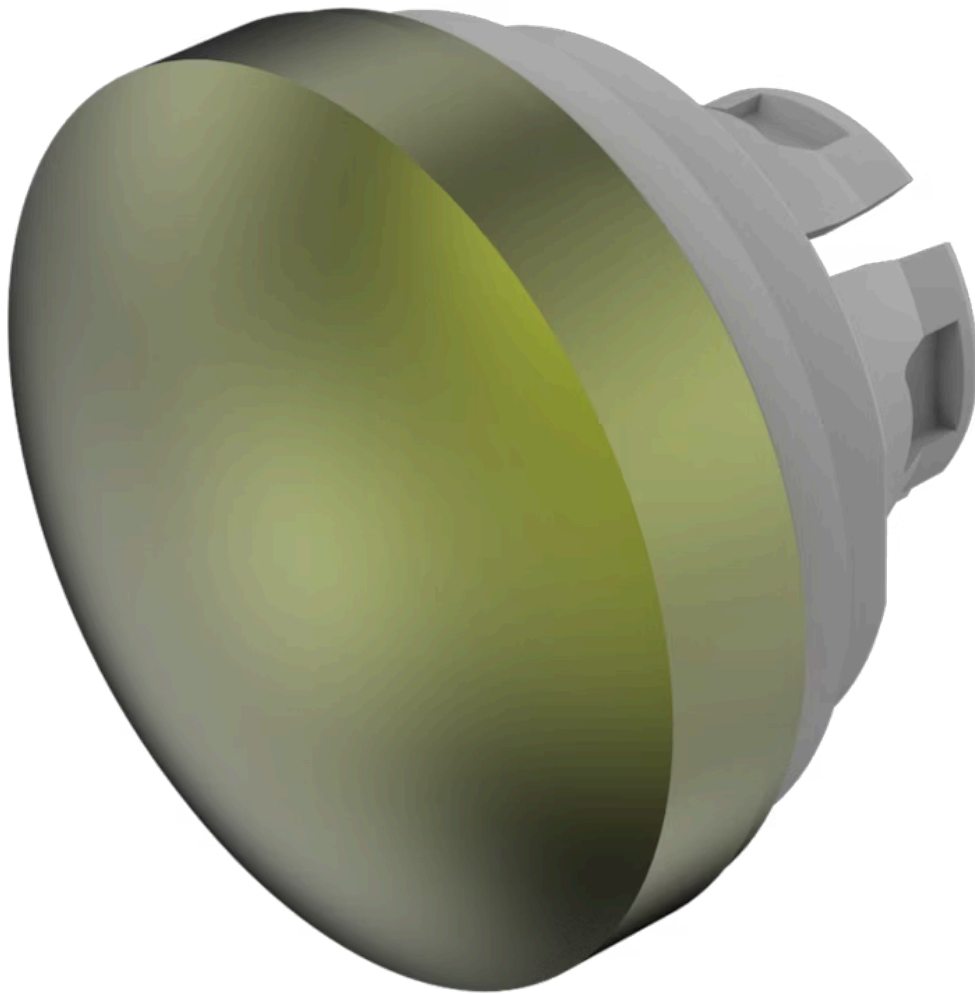

Lens

84-
7202.500

<https://www.eao.com/p/84-7202.500>

Your product:

84-7202.500 Lens

FRONT

Front form: Round

OPERATING-/INDICATION PART

Lens colour: Olive green

Lens material: Aluminium

Lens illumination: Non illuminated

Lens shape: Convex

Lens optics: opaque

Lens type: Level with front bezel

Symbol: No Symbol

MECHANICAL CHARACTERISTIC

Weight: 0.003 kg

CERTIFICATE

REACH: REACH compliant

RoHS: RoHS compliant

OTHER

Short Description:

Lens, Ø 19.7 mm, Non illuminated, No Symbol, Olive green, Convex, Aluminium

Dimension:

Ø 19.7 mm

Hints:

The colour of anodised aluminium parts can vary due to technical production reasons