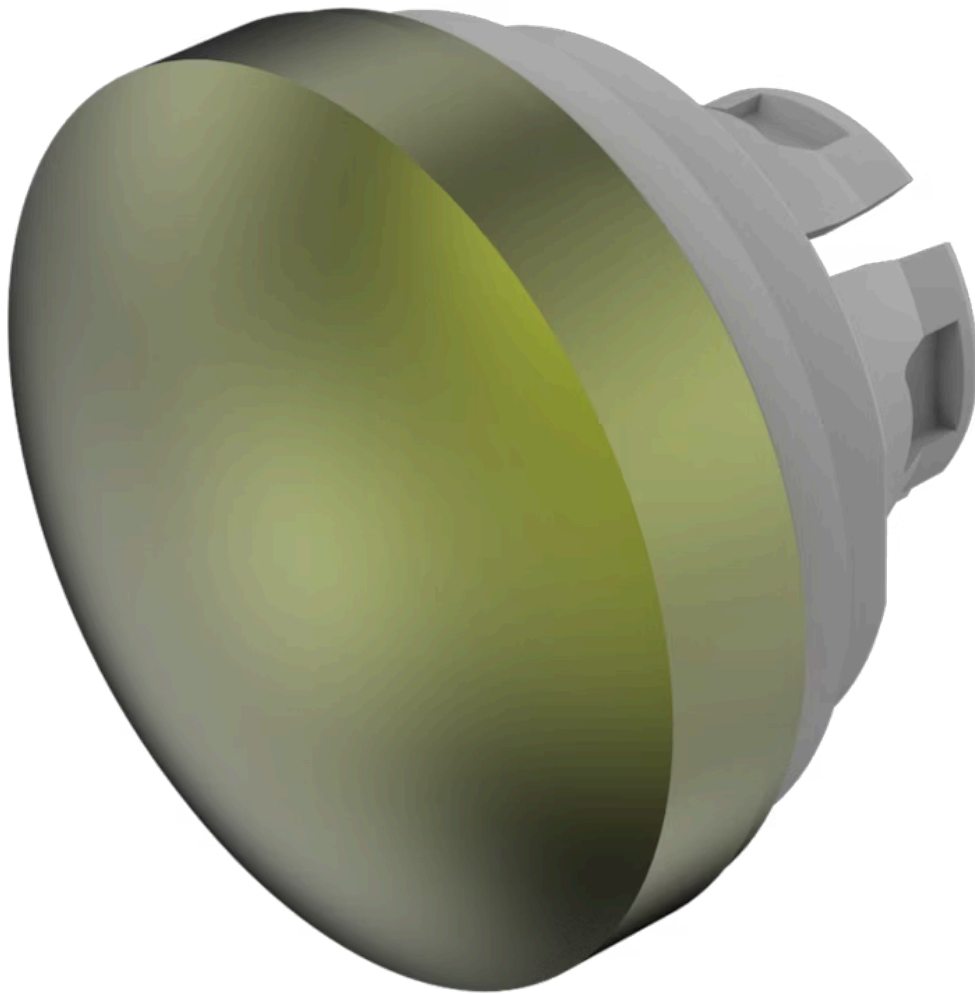

# Lens

84-  
7202.500

<https://eao.com/p/84-7202.500>

Your product:

---

## 84-7202.500 Lens

### OPERATING-/INDICATION PART

**Lens colour:** Olive green

**Lens material:** Aluminium

**Lens illumination:** non illuminative

**Lens shape:** convex

**Lens optics:** opaque

**Symbol:** no symbol

### OTHER

**Short Description:** Lens, Ø 19.7 mm, non illuminative, no symbol, Olive green, convex, Aluminium

**Dimension:** Ø 19.7 mm

**Hints:** The colour of anodised aluminium parts can vary due to technical production reasons