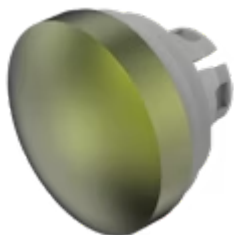

Lens

84-
7202.500

<https://www.eao.com/p/84-7202.500>

Your product:

84-7202.500 Lens

FRONT

Front form: Round

OPERATING-/INDICATION PART

Lens colour: Olive green

Lens material: Aluminium

Lens illumination: Non illuminated

Lens shape: Convex

Lens optics: opaque

Lens type: Level with front bezel

Symbol: No Symbol

MECHANICAL CHARACTERISTIC

Weight: 0.003 kg

CERTIFICATE

REACH: REACH compliant

RoHS: RoHS compliant

OTHER

Short Description:

Lens, Ø 19.7 mm, Non illuminated, No Symbol, Olive green, Convex, Aluminium

Dimension:

Ø 19.7 mm

Hints:

The colour of anodised aluminium parts can vary due to technical production reasons