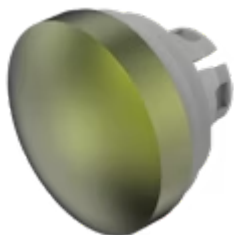

# Lens

84-  
7202.500

<https://eao.com/p/84-7202.500>

Your product:

---

## 84-7202.500 Lens

### OPERATING-/INDICATION PART

**Lens colour:** Olive green

**Lens material:** Aluminium

**Lens illumination:** non illuminative

**Lens shape:** convex

**Lens optics:** opaque

**Symbol:** no symbol

### OTHER

**Short Description:** Lens, Ø 19.7 mm, non illuminative, no symbol, Olive green, convex, Aluminium

**Dimension:** Ø 19.7 mm

**Hints:** The colour of anodised aluminium parts can vary due to technical production reasons