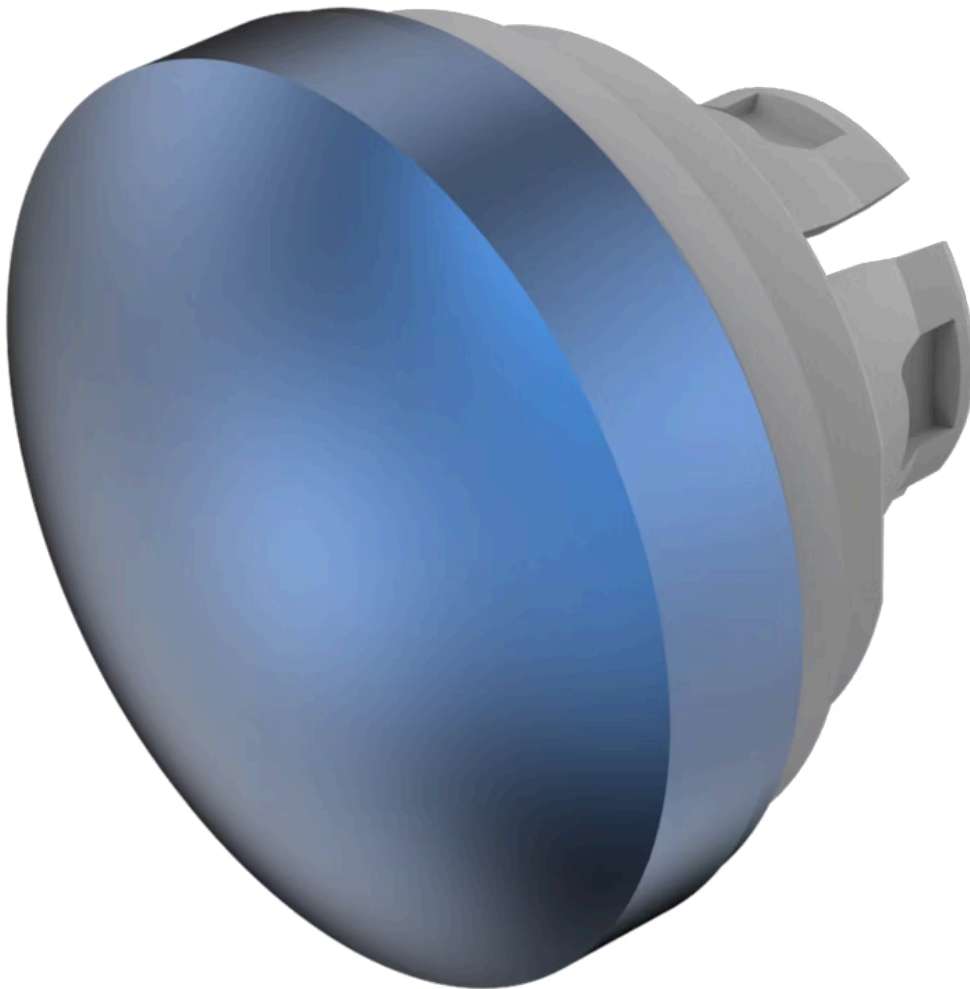

Lens

84-
7202.600A

<https://eao.com/p/84-7202.600A>

Your product:

84-7202.600A Lens

FRONT

Front form: round

OPERATING-/INDICATION PART

Lens colour: Blue

Lens material: Aluminium

Lens illumination: non illuminative

Lens shape: convex

Lens optics: opaque

Symbol: no symbol

MECHANICAL CHARACTERISTIC

Weight: 0.004 kg

CERTIFICATE

REACH: REACH compliant

RoHS: RoHS compliant

OTHER

Short Description: Lens, Ø 19.7 mm, non illuminative, no symbol, Blue, convex, Aluminium

Dimension: Ø 19.7 mm

Hints: The colour of anodised aluminium parts can vary due to technical production reasons