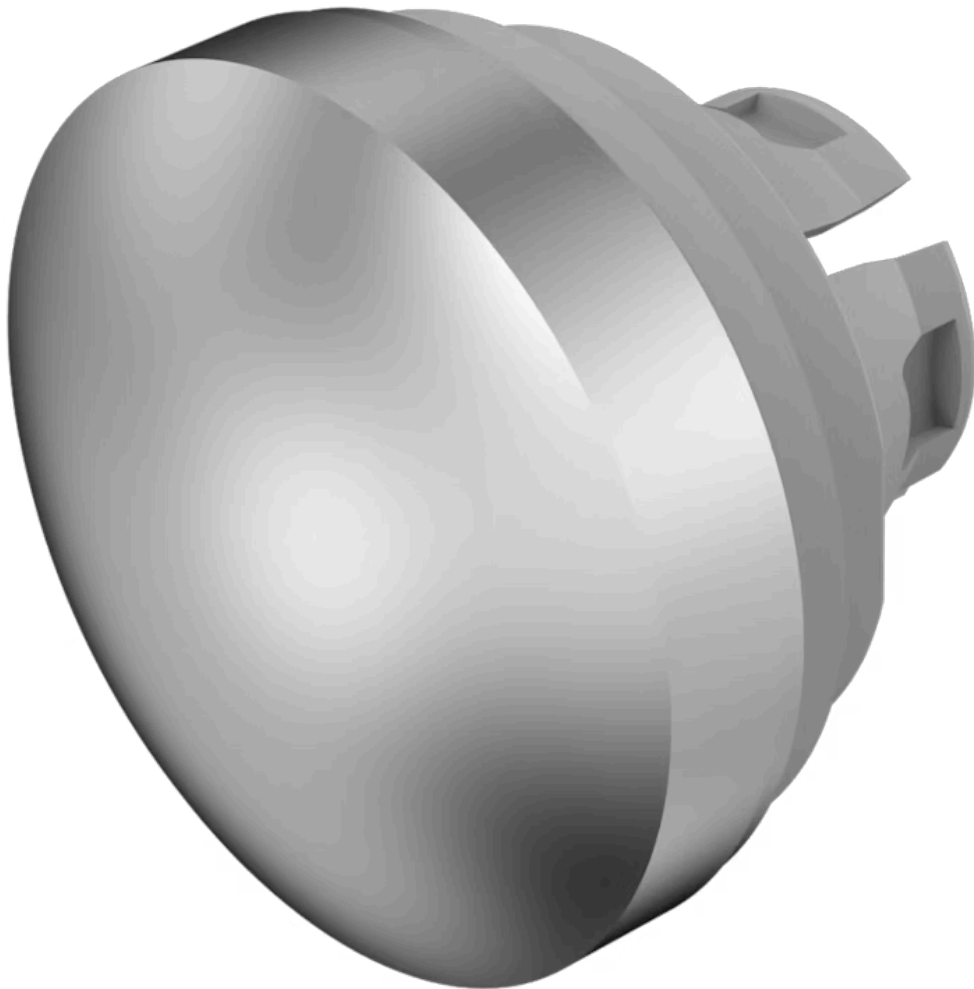

Lens

84-
7202.800A

<https://eao.com/p/84-7202.800A>

Your product:

84-7202.800A Lens

FRONT

Front form: round

OPERATING-/INDICATION PART

Lens colour: Nature

Lens material: Aluminium

Lens illumination: non illuminative

Lens shape: convex

Lens optics: opaque

Symbol: no symbol

MECHANICAL CHARACTERISTIC

Weight: 0.004 kg

CERTIFICATE

REACH: REACH compliant

RoHS: RoHS compliant

OTHER

Short Description: Lens, Ø 19.7 mm, non illuminative, no symbol, Nature, convex, Aluminium

Dimension: Ø 19.7 mm

Hints: The colour of anodised aluminium parts can vary due to technical production reasons