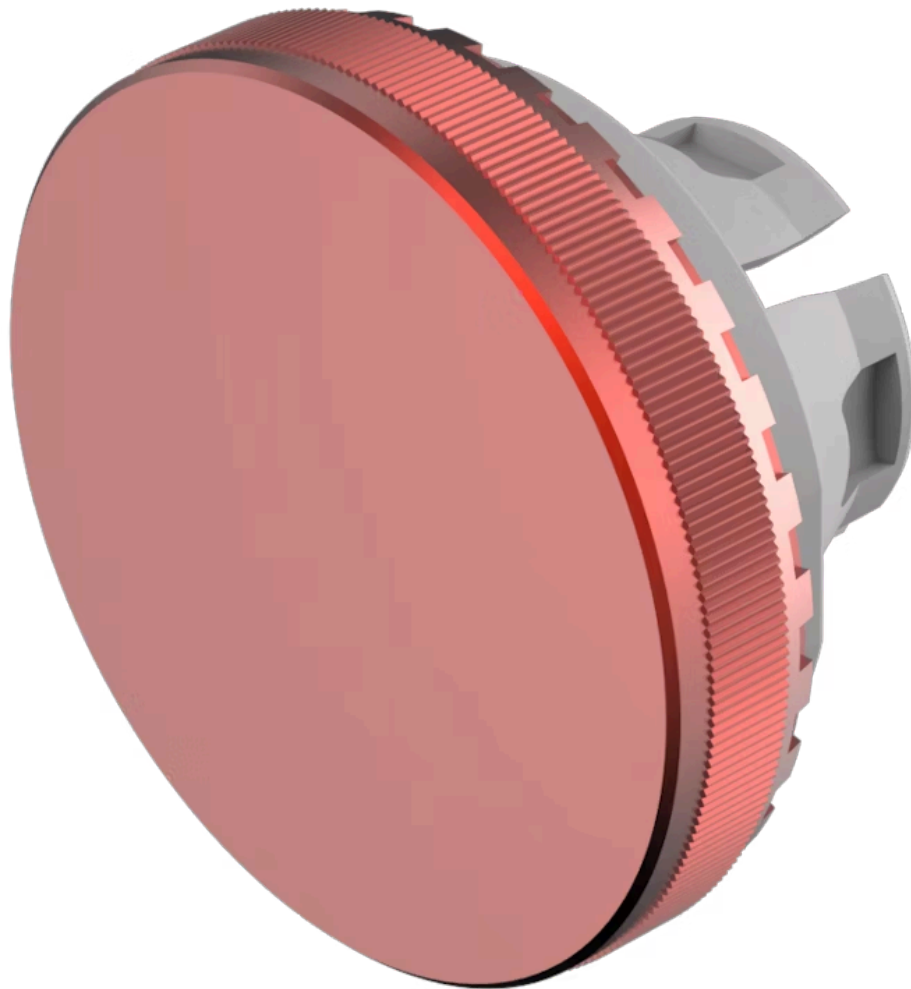

Lens

84-
7205.200A

<https://eao.com/p/84-7205.200A>

Your product:

84-7205.200A Lens

FRONT

Front form: round

OPERATING-/INDICATION PART

Lens colour: Red

Lens material: Aluminium

Lens illumination: non illuminative

Lens shape: flush

Lens optics: opaque

Symbol: no symbol

MECHANICAL CHARACTERISTIC

Weight: 0.003 kg

CERTIFICATE

REACH: REACH compliant

RoHS: RoHS compliant

OTHER

Short Description: Lens, Ø 19.7 mm, non illuminative, no symbol, Red, flush, Aluminium

Dimension: Ø 19.7 mm

Hints: The colour of anodised aluminium parts can vary due to technical production reasons