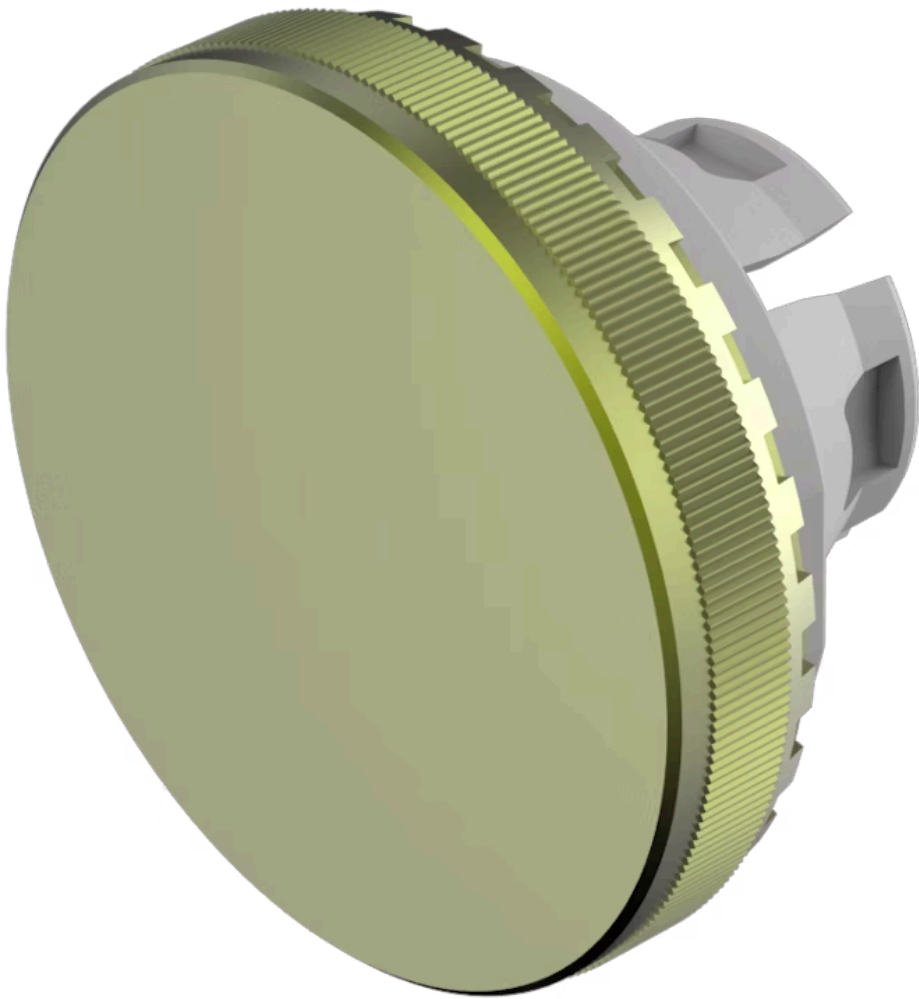

# Lens

84-  
7205.500A

<https://eao.com/p/84-7205.500A>

Your product:

---

## 84-7205.500A Lens

### OPERATING-/INDICATION PART

**Lens colour:** Olive green

**Lens material:** Aluminium

**Lens illumination:** non illuminative

**Lens shape:** flush

**Lens optics:** opaque

**Symbol:** no symbol

### OTHER

**Short Description:** Lens, Ø 19.7 mm, non illuminative, no symbol, Olive green, flush, Aluminium

**Dimension:** Ø 19.7 mm

**Hints:** The colour of anodised aluminium parts can vary due to technical production reasons