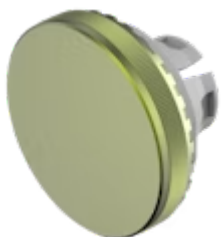

# Lens

84-  
7205.500A

<https://eao.com/p/84-7205.500A>

Your product:

---

## 84-7205.500A Lens

### OPERATING-/INDICATION PART

**Lens colour:** Olive green

**Lens material:** Aluminium

**Lens illumination:** non illuminative

**Lens shape:** flush

**Lens optics:** opaque

**Symbol:** no symbol

### OTHER

**Short Description:** Lens, Ø 19.7 mm, non illuminative, no symbol, Olive green, flush, Aluminium

**Dimension:** Ø 19.7 mm

**Hints:** The colour of anodised aluminium parts can vary due to technical production reasons