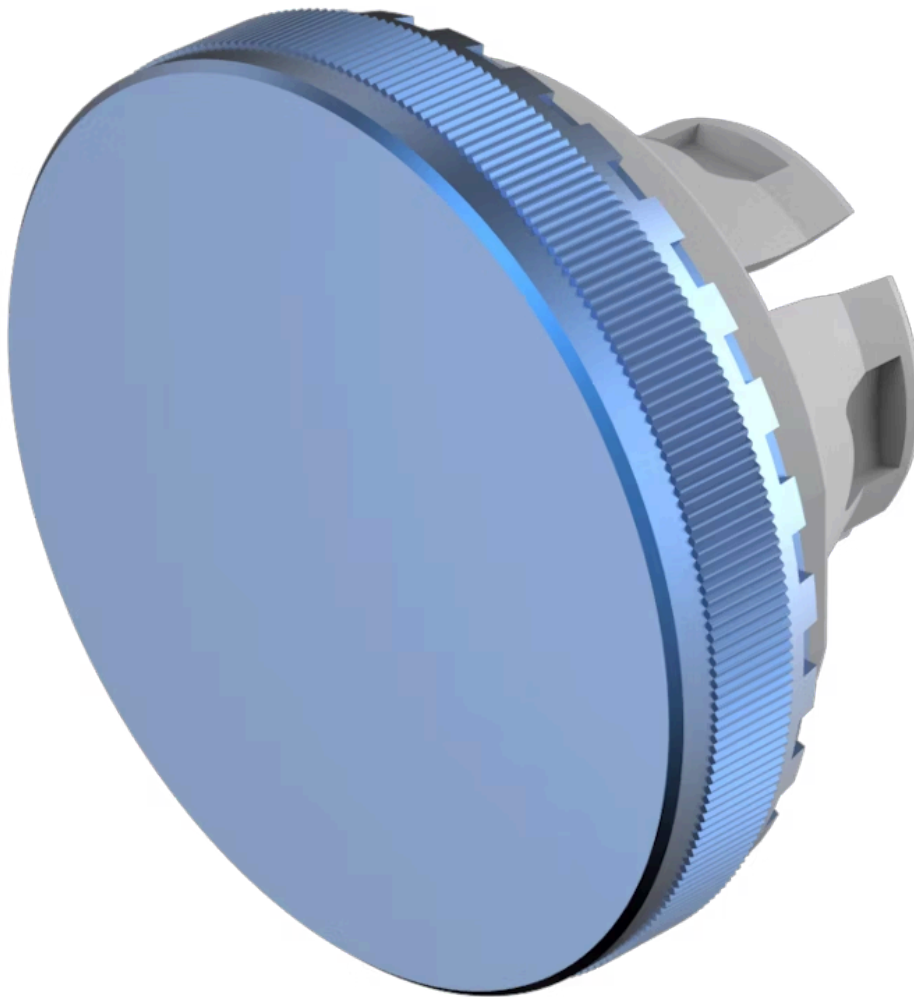

Lens

84-
7205.600A

<https://eao.com/p/84-7205.600A>

Your product:

84-7205.600A Lens

FRONT

Front form: round

OPERATING-/INDICATION PART

Lens colour: Blue

Lens material: Aluminium

Lens illumination: non illuminative

Lens shape: flush

Lens optics: opaque

Symbol: no symbol

MECHANICAL CHARACTERISTIC

Weight: 0.003 kg

CERTIFICATE

REACH: REACH compliant

RoHS: RoHS compliant

OTHER

Short Description: Lens, Ø 19.7 mm, non illuminative, no symbol, Blue, flush, Aluminium

Dimension: Ø 19.7 mm

Hints: The colour of anodised aluminium parts can vary due to technical production reasons