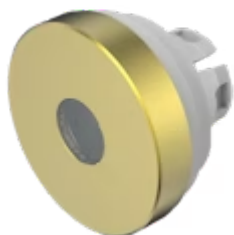

Lens

84-
7211.400

<https://eao.com/p/84-7211.400>

Your product:

84-7211.400 Lens

FRONT

Front form: round

OPERATING-/INDICATION PART

Lens colour: Gold

Lens material: Aluminium

Lens illumination: illuminative

Lens shape: flush

Lens optics: opaque

Symbol: no symbol

Shape of illumination: Dot

MECHANICAL CHARACTERISTIC

Weight: 0.002 kg

CERTIFICATE

REACH: REACH compliant

RoHS: RoHS compliant

OTHER

Short Description:

Lens, Ø 19.7 mm, illuminative, no symbol, Gold, flush, Aluminium

Dimension:

Ø 19.7 mm

Hints:

The colour of anodised aluminium parts can vary due to technical production reasons