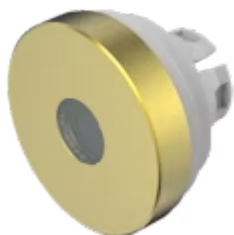

Lens

84-
7211.400

<https://www.eao.com/component/84-7211.400/en/...>

Your product:

84-7211.400 Lens

FRONT

Front form: Round

OPERATING-/INDICATION PART

Lens colour: Gold

Lens material: Aluminium

Lens illumination: Illuminated

Lens shape: Flush

Lens optics: opaque

Lens type: Level with front bezel

Symbol: No Symbol

Shape of illumination: Dot

MECHANICAL CHARACTERISTICS

Weight: 0.002 kg

CERTIFICATE

REACH: REACH compliant

RoHS: RoHS compliant

OTHER

Short Description: Lens, Ø 19.7 mm, Illuminated, No Symbol, Gold, Flush, Aluminium

Dimension: Ø 19.7 mm

Hints:

The colour of anodised aluminium parts can vary due to technical production reasons