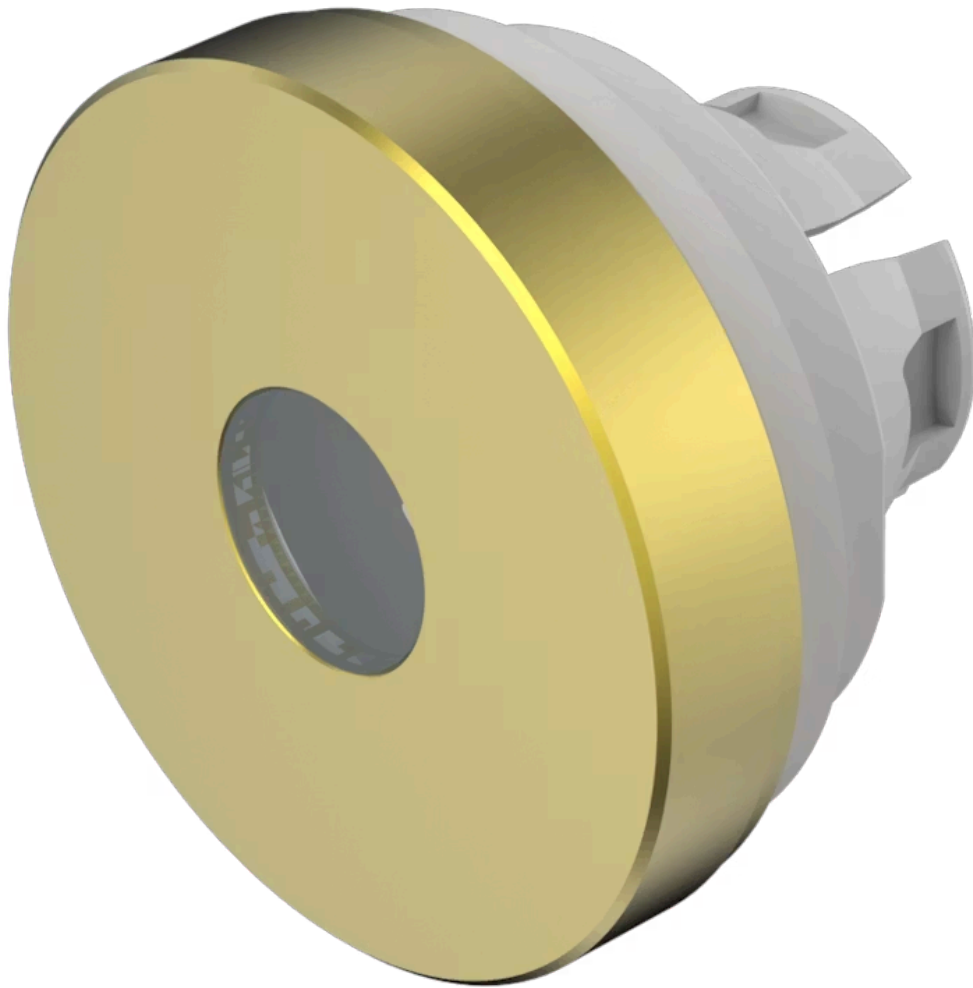

Lens

84-
7211.400

<https://www.eao.com/component/84-7211.400/en/...>

Your product:

84-7211.400 Lens

FRONT

Front form: Round

OPERATING-/INDICATION PART

Lens colour: Gold

Lens material: Aluminium

Lens illumination: Illuminated

Lens shape: Flush

Lens optics: opaque

Lens type: Level with front bezel

Symbol: No Symbol

Shape of illumination: Dot

MECHANICAL CHARACTERISTICS

Weight: 0.002 kg

CERTIFICATE

REACH: REACH compliant

RoHS: RoHS compliant

OTHER

Short Description: Lens, Ø 19.7 mm, Illuminated, No Symbol, Gold, Flush, Aluminium

Dimension: Ø 19.7 mm

Hints:

The colour of anodised aluminium parts can vary due to technical production reasons