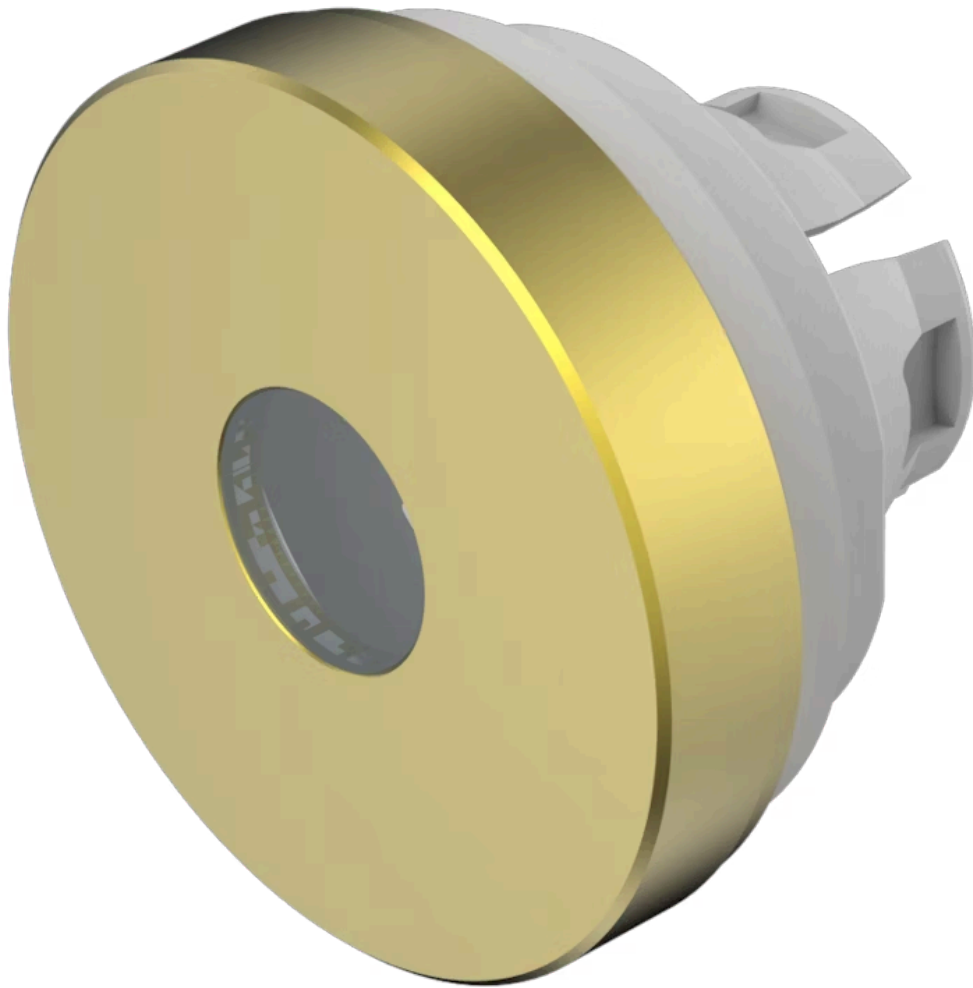

Lens

84-
7211.400

<https://eao.com/p/84-7211.400>

Your product:

84-7211.400 Lens

FRONT

Front form: round

OPERATING-/INDICATION PART

Lens colour: Gold

Lens material: Aluminium

Lens illumination: illuminative

Lens shape: flush

Lens optics: opaque

Symbol: no symbol

Shape of illumination: Dot

MECHANICAL CHARACTERISTIC

Weight: 0.002 kg

CERTIFICATE

REACH: REACH compliant

RoHS: RoHS compliant

OTHER

Short Description:

Lens, Ø 19.7 mm, illuminative, no symbol, Gold, flush, Aluminium

Dimension:

Ø 19.7 mm

Hints:

The colour of anodised aluminium parts can vary due to technical production reasons