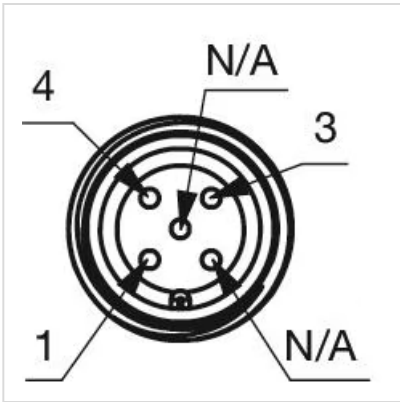

### MOUNTING

<b>Design:</b>	flush
<b>Mounting cut-out:</b>	Ø 22.5 mm
<b>Mounting type:</b>	Panel mounting

### OTHER

**Short Description:** IO-Link Touch Hygiene, Ø 22.5 mm, Ø 30 mm, flush, illuminative, Plastic, transparent, round, Plastic, Connector M12, IP69K, IK08, Standby (B14)

**Housing colour:** Black

**Housing material:** Plastic

**Wiring diagrams:**

**Component layouts:**

**Mounting cut-outs:**

**Dimension drawings:**