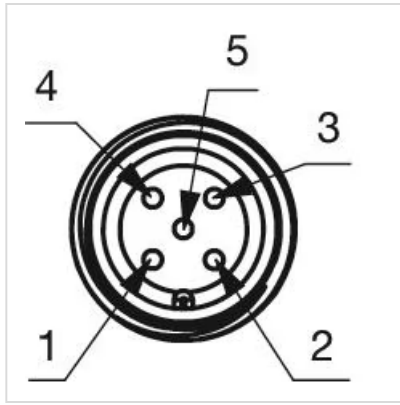

### OTHER

**Short Description:** IO-Link Touch Hygiene, Ø 22.5 mm, Ø 30 mm, flush, illuminative, Plastic, transparent, round, Plastic, Connector M12, IP69K, IK08, Standby (B14)

**Housing colour:** Black

**Housing material:** Plastic

**Wiring diagrams:**

**Component layouts:**

**Mounting cut-outs:**

**Dimension drawings:**