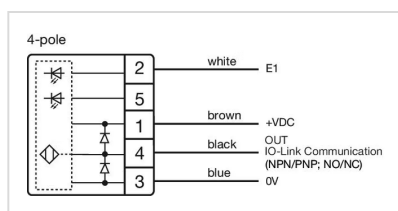

Operating force: No actuating force necessary

Weight: 0.015 kg

AMBIENT CONDITION

IP front protection: IP69K

IK front protection: IK08

Operating temperature: - 30 °C ... + 65 °C

Climate resistance: Relative humidity, max. 95%, non-condensing

CERTIFICATE

Approbations: CSA, EHEDG

Conformities: CE, UKCA

REACH: REACH compliant

RoHS: RoHS compliant

OTHER

Short Description: IO-Link Touch Hygiene, Ø 22.5 mm, Ø 30 mm, flush, illuminative, Plastic, transparent, round, Plastic, Connector M12, IP69K, IK08, Standby (B14)

Housing colour: Black

Housing material: Plastic

Wiring diagrams:

Component layouts: