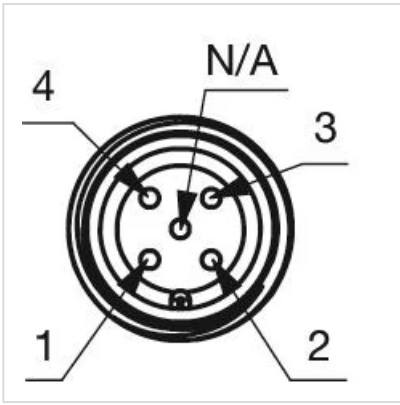

### MOUNTING

<b>Design:</b>	flush
<b>Mounting cut-out:</b>	Ø 22.5 mm
<b>Mounting type:</b>	Panel mounting

### OTHER

**Short Description:** IO-Link Touch Hygiene, Ø 22.5 mm, Ø 30 mm, flush, illuminative, Plastic, transparent, round, Plastic, Connector M12, IP69K, IK08, Standby (B14)

**Housing colour:** Black

**Housing material:** Plastic

**Wiring diagrams:**

**Component layouts:**

**Mounting cut-outs:**

**Dimension drawings:**