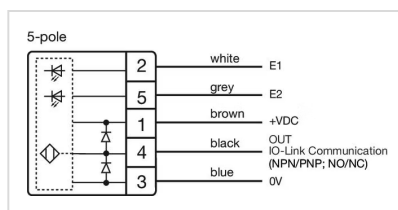

Operating force: No actuating force necessary

Weight: 0.015 kg

AMBIENT CONDITION

IP front protection: IP69K

IK front protection: IK08

Operating temperature: - 30 °C ... + 65 °C

Climate resistance: Relative humidity, max. 95%, non-condensing

CERTIFICATE

Approbations: CSA, EHEDG

Conformities: CE, UKCA

REACH: REACH compliant

RoHS: RoHS compliant

OTHER

Short Description: IO-Link Touch Hygiene, Ø 22.5 mm, Ø 30 mm, flush, illuminative, Plastic, transparent, round, Plastic, Connector M12, IP69K, IK08, Standby (B14)

Housing colour: Black

Housing material: Plastic

Wiring diagrams:

Component layouts: