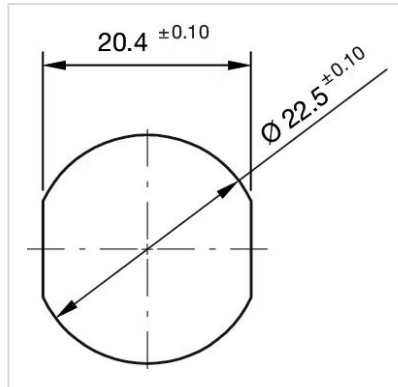

### MOUNTING

<b>Design:</b>	flush
<b>Mounting cut-out:</b>	Ø 22.5 mm
<b>Mounting type:</b>	Panel mounting

### OTHER

**Short Description:** IO-Link Touch Hygiene, Ø 22.5 mm, Ø 30 mm, flush, illuminative, Plastic, transparent, round, Plastic, Connector M12, IP69K, IK08, Standby (B14)

**Housing colour:** Black

**Housing material:** Plastic

**Wiring diagrams:**

**Component layouts:**

**Mounting cut-outs:**

**Dimension drawings:**