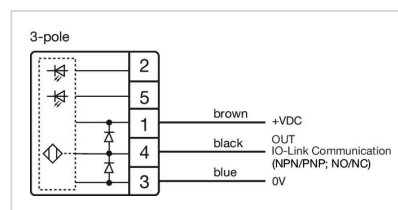

Operating force: No actuating force necessary

Weight: 0.015 kg

AMBIENT CONDITION

IP front protection: IP69K

IK front protection: IK08

Operating temperature: - 30 °C ... + 65 °C

Climate resistance: Relative humidity, max. 95%, non-condensing

CERTIFICATE

Approbations: CSA, EHEDG

Conformities: CE, UKCA

REACH: REACH compliant

RoHS: RoHS compliant

OTHER

Short Description: IO-Link Touch Hygiene, Ø 22.5 mm, Ø 30 mm, flush, illuminative, Plastic, transparent, round, Plastic, Connector M12, IP69K, IK08, Standby (B14)

Housing colour: Black

Housing material: Plastic

Wiring diagrams:

Component layouts: