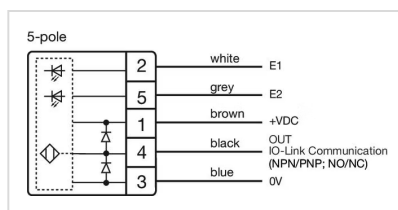

Operating force: No actuating force necessary

Weight: 0.015 kg

AMBIENT CONDITION

IP front protection: IP69K

IK front protection: IK08

Operating temperature: - 30 °C ... + 65 °C

Climate resistance: Relative humidity, max. 95%, non-condensing

CERTIFICATE

Approbations: CSA, EHEDG

Conformities: CE, UKCA

REACH: REACH compliant

RoHS: RoHS compliant

OTHER

Short Description: IO-Link Touch Hygiene, Ø 22.5 mm, Ø 30 mm, flush, illuminative, Plastic, transparent, round, Plastic, Connector M12, IP69K, IK08, STOP (C18)

Housing colour: Black

Housing material: Plastic

Wiring diagrams:

Component layouts: