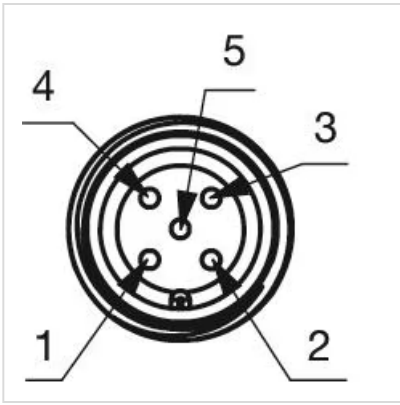

Mounting cut-outs: