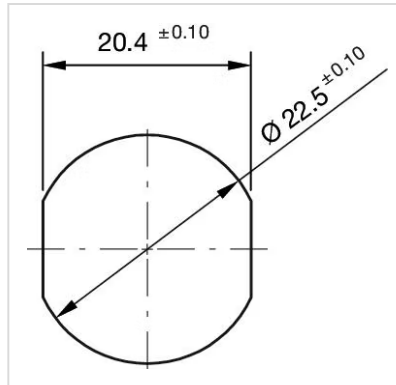

### MOUNTING

<b>Design:</b>	flush
<b>Mounting cut-out:</b>	Ø 22.5 mm
<b>Mounting type:</b>	Panel mounting

### OTHER

**Short Description:** IO-Link Touch Hygiene, Ø 22.5 mm, Ø 30 mm, flush, illuminative, Plastic, transparent, round, Plastic, Connector M12, IP69K, IK08, STOP (C18)

**Housing colour:** Black

**Housing material:** Plastic

**Wiring diagrams:**

**Component layouts:**

**Mounting cut-outs:**

**Dimension drawings:**