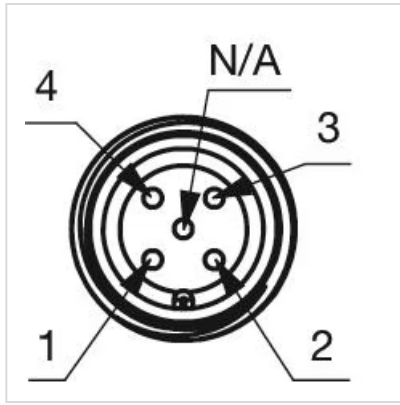

Mounting cut-outs: