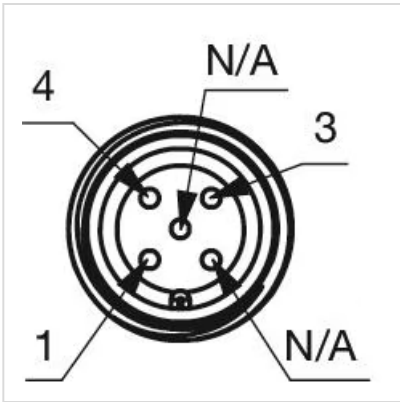

Mounting cut-outs: