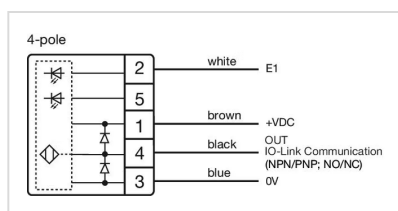

Operating force: No actuating force necessary

Weight: 0.015 kg

AMBIENT CONDITION

IP front protection: IP69K

IK front protection: IK08

Operating temperature: - 30 °C ... + 65 °C

Climate resistance: Relative humidity, max. 95%, non-condensing

CERTIFICATE

Approbations: CSA, EHEDG

Conformities: CE, UKCA

REACH: REACH compliant

RoHS: RoHS compliant

OTHER

Short Description: IO-Link Touch Hygiene, Ø 22.5 mm, Ø 30 mm, flush, illuminative, Plastic, transparent, round, Plastic, Connector M12, IP69K, IK08, STOP (C18)

Housing colour: Black

Housing material: Plastic

Wiring diagrams:

Component layouts: