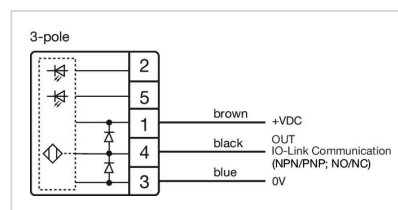

Operating force: No actuating force necessary

Weight: 0.015 kg

AMBIENT CONDITION

IP front protection: IP69K

IK front protection: IK08

Operating temperature: - 30 °C ... + 65 °C

Climate resistance: Relative humidity, max. 95%, non-condensing

CERTIFICATE

Approbations: CSA, EHEDG

Conformities: CE, UKCA

REACH: REACH compliant

RoHS: RoHS compliant

OTHER

Short Description: IO-Link Touch Hygiene, Ø 22.5 mm, Ø 30 mm, flush, illuminative, Plastic, transparent, round, Plastic, Connector M12, IP69K, IK08, STOP (C18)

Housing colour: Black

Housing material: Plastic

Wiring diagrams:

Component layouts: