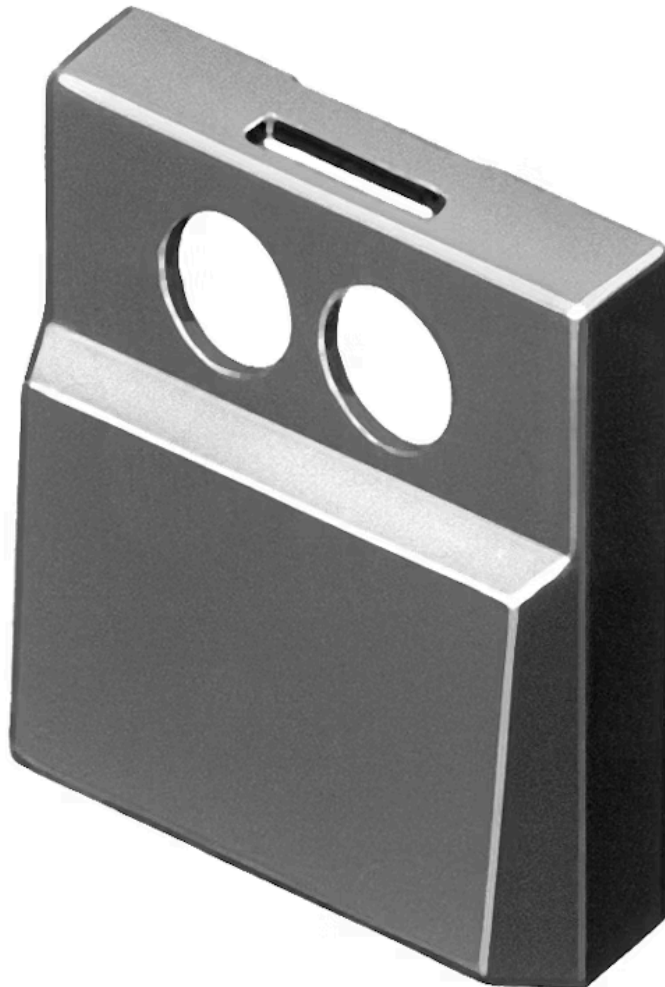

# Lens

96-  
937.8

<https://www.eao.com/component/96-937.8/en/lens>

Your product:

---

## 96-937.8 Lens

### OPERATING-/INDICATION PART

**Lens colour:** Grey

**Lens material:** Plastic

**Lens illumination:** Illuminated

**Lens optics:** opaque

**Marking symbol shape:** none

### OTHER

**Short Description:** Lens, 17.4 mm x 17.4 mm, Illuminated, Grey, Plastic

**Dimension:** 17.4 mm x 17.4 mm

**Colour RAL:**

7012 RAL