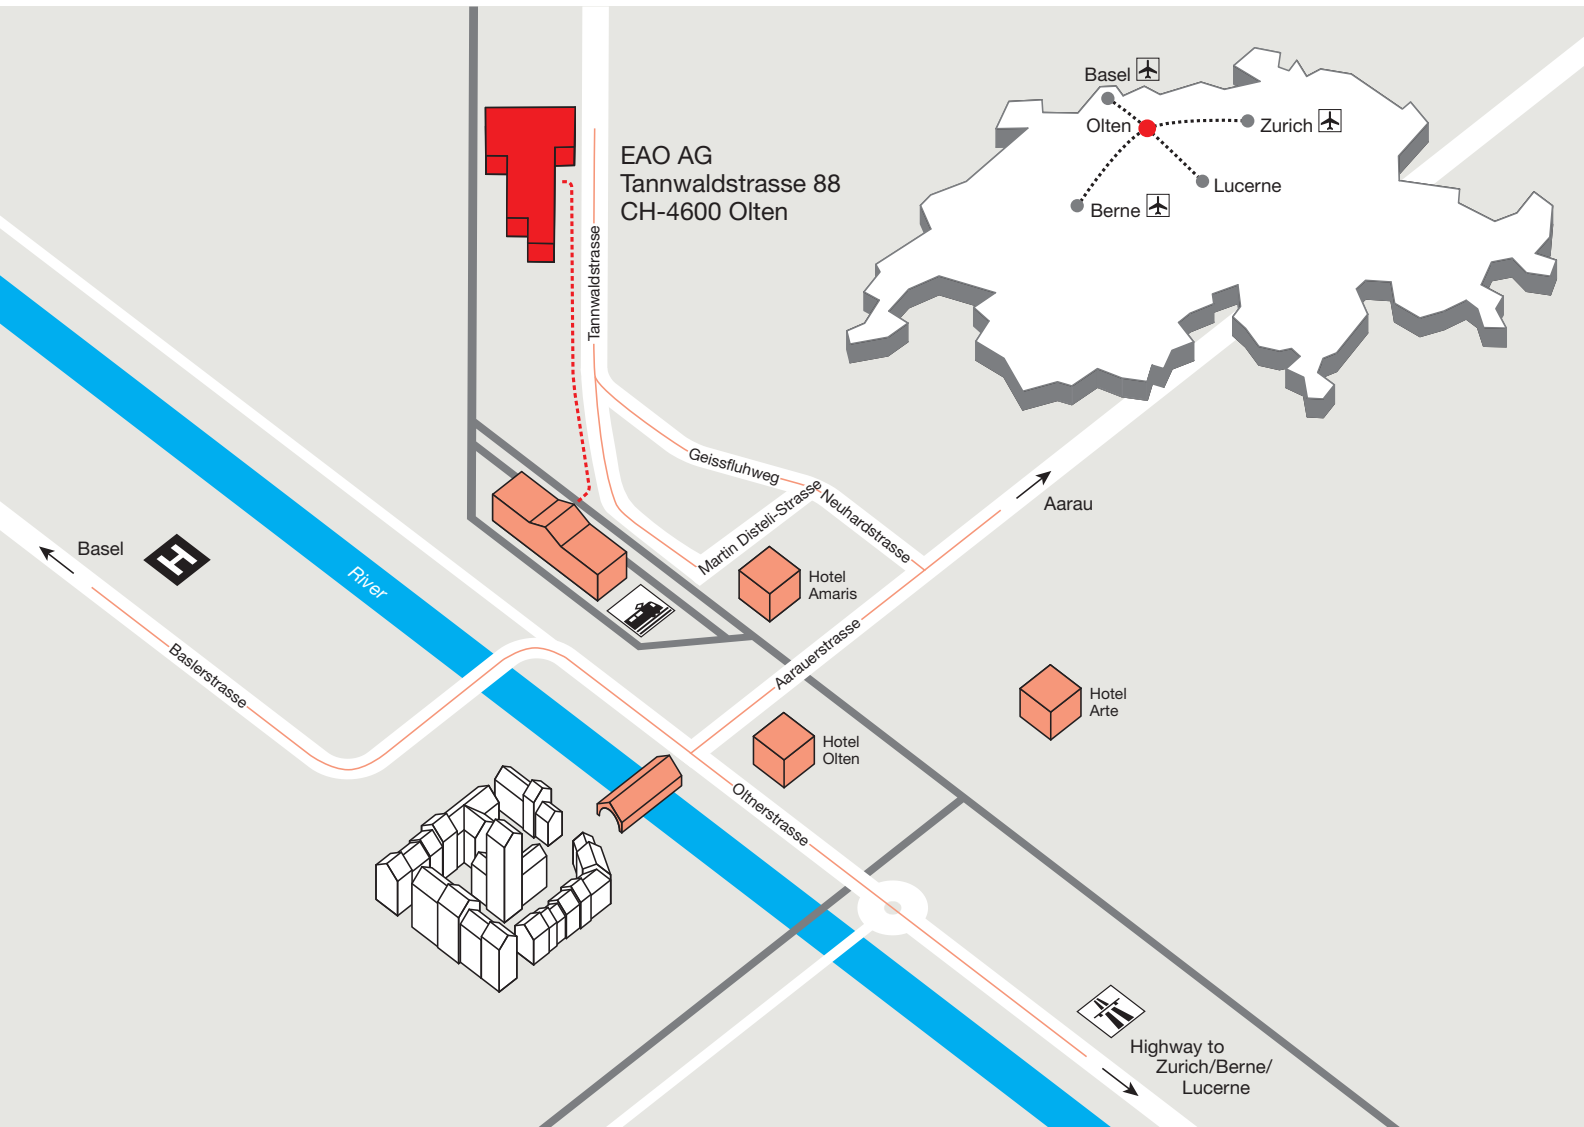

Directions to EAO AG.

In the heart of Switzerland.

----- By train/by foot

From the Olten railway station, exit platform 12, along the tracks towards industry Tannwaldstrasse/Haslistrasse – following Tannwaldstrasse (approx. 7 minutes walk from the railway station)

————— By car

Leave the highway at the Rothrist exit in the direction of Aarburg/Olten turn right at the Postplatz (Post Office) crossroads signposted towards Aarau go under the railway tracks then take the next left on to Neuhardstrasse – after you pass the Nussbaum company on your right you reach the crossroads and take the middle street Geissfluhweg. At the next T-junction turn right down Tannwaldstrasse until you reach EAO AG on the left after about 500 metres