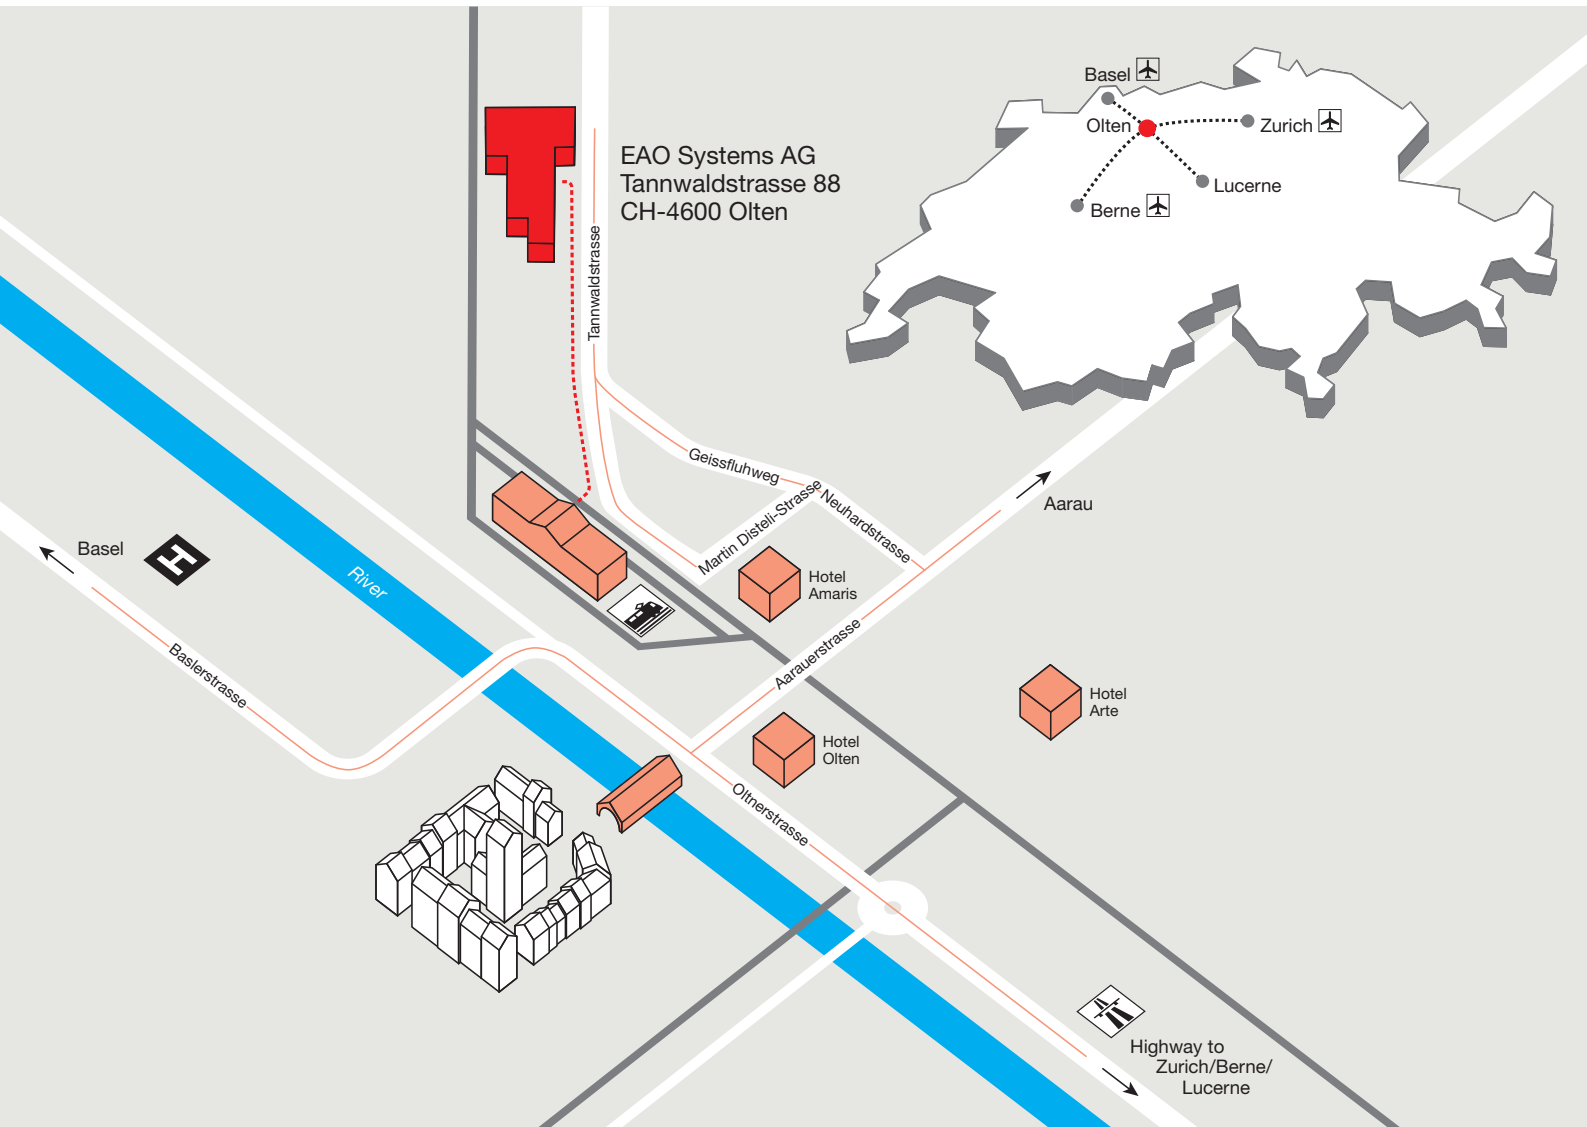

Directions to EAO Systems AG.

In the heart of Switzerland.

----- By train/by foot

From the Olten railway station, exit platform 12, along the tracks towards industry Tannwaldstrasse/Haslistrasse – following Tannwaldstrasse (approx. 7 minutes walk from the railway station)

————— By car

Leave the highway at the Rothrist exit in the direction of Aarburg/Olten turn right at the Postplatz (Post Office) crossroads signposted towards Aarau go under the railway tracks then take the next left on to Neuhardstrasse – after you pass the Nussbaum company on your right you reach the crossroads and take the middle street Geissfluhweg. At the next T-junction turn right down Tannwaldstrasse until you reach EAO Systems AG on the left after about 500 metres

SATNAV address: Tannwaldstrasse 88, 4600 Olten, Switzerland